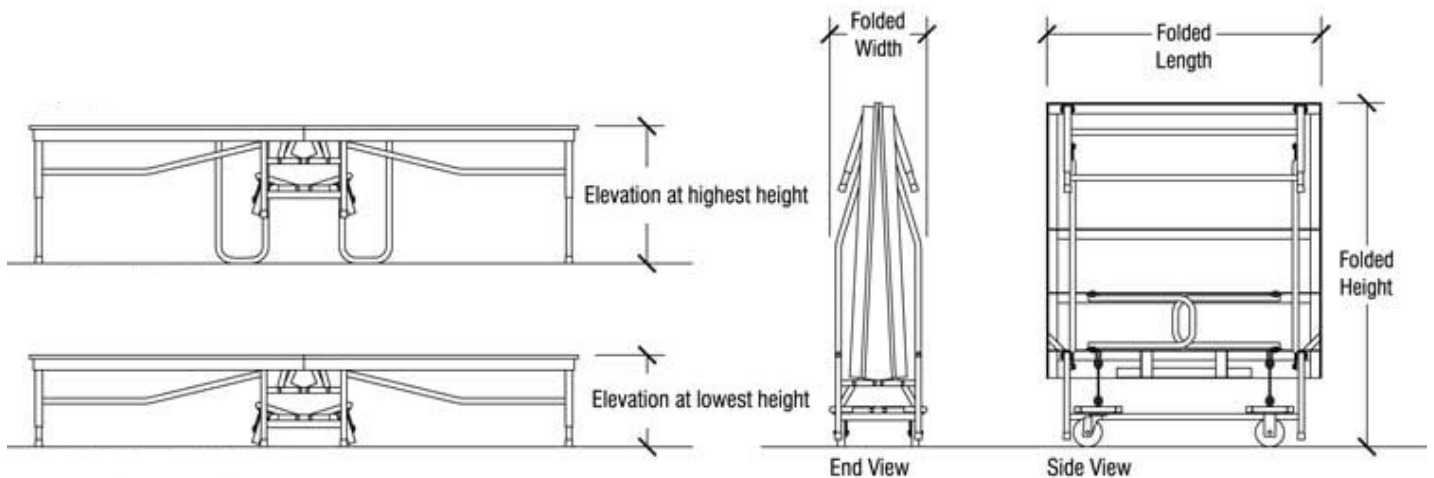

- | | |
|------------------------------|---------------------------------|
| ① Heavy-Duty Decks | ⑥ Protective Edge Banding |
| ② Over Center Lock | ⑦ Multiple Deck Surface Options |
| ③ Hook & Loop Drape Fastener | ⑧ Transport Lock |
| ④ Durable Glides | ⑨ Adjustable Legs |
| ⑤ Heavy-Duty Casters | ⑩ Attachable Accessories |

Specifications

Description	Deck Height	Storage Dimensions (LxWxH)	Weight
Single Height 3' x 8' Deck (91cm x 244cm)	8" (21cm)	36" x 16.5" x 52" (91x42x132cm)	170 lbs. (77kg)
	16" (41cm)	36" x 17" x 60" (91x43x152cm)	189 lbs. (86kg)
	24" (61cm)	36" x 21" x 68" (91x53x173cm)	204 lbs. (93kg)
	32" (81cm)	36" x 21" x 76" (91x53x193cm)	235 lbs. (107kg)
Single Height 4' x 8' Deck (122cm x 244cm)	8" (21cm)	48" x 16.5" x 52" (122x42x132cm)	192 lbs. (87kg)
	16" (41cm)	48" x 17" x 60" (122x43x152cm)	224 lbs. (102kg)
	24" (61cm)	48" x 21" x 68" (122x53x173cm)	244 lbs. (111kg)
	32" (81cm)	48" x 21" x 76" (122x53x193cm)	253 lbs. (115kg)
Single Height 6' x 8' Deck (180cm x 244cm)	8" (21cm)	72" x 16.5" x 52" (183x42x132cm)	300 lbs. (136kg)
	16" (41cm)	72" x 17" x 60" (183x43x152cm)	310 lbs. (141kg)
	24" (61cm)	72" x 21" x 68" (183x53x173cm)	330 lbs. (150kg)
	32" (81cm)	72" x 21" x 76" (183x53x193cm)	340 lbs. (154kg)
Dual Height 4' x 8' Deck (122cm x 244cm)	16" or 24" (41cm or 61cm)	48" x 17" x 60" (122x43x152cm)	250 lbs. (114kg)
	24" or 32" (61cm or 81cm)	48" x 21" x 68" (122x53x173cm)	280 lbs. (127kg)
	32" or 40" (81cm or 101cm)	48" x 21" x 76" (122x53x193cm)	296 lbs. (134kg)
Dual Height 6' x 8' Deck (180cm x 244cm)	16" or 24" (41cm or 61cm)	72" x 17" x 60" (183x43x152cm)	335 lbs. (152kg)
	24" or 32" (61cm or 81cm)	72" x 21" x 68" (183x53x173cm)	365 lbs. (166kg)
	32" or 40" (81cm or 101cm)	72" x 21" x 76" (183x53x193cm)	384 lbs. (174kg)