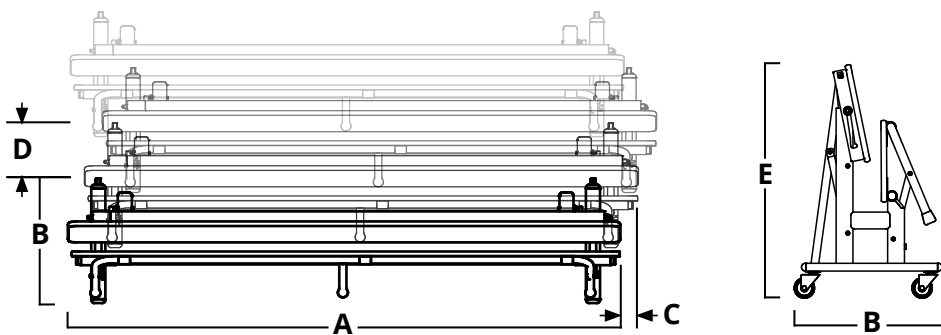

Maximize Storage

Each 3-in-1 ConverTable unit rolls smoothly on its own casters and folds into a compact footprint for convenient storage that optimizes your inventory space.

Specifications

Description	Seating Capacity (2 Tables Joined)	A Table Length	B Table Width Lecture / Auditorium / Cafeteria	C Top Height	D Top Width	E Bench Width	F Bench Height	Weight
6 Foot 3-in-1	8 Children 6 Adults	72" (183cm)	29" / 24.5" / 58" (74cm / 62cm / 148cm)	30" (76cm) 29" (74cm) 27" (69cm)	14.5" (37cm)	12" (31cm)	16.5" (42cm) 14.5" (37cm)	115 lbs. (52kg)
7 Foot 3-in-1	8 Children 6 Adults	84" (214cm)	29" / 24.5" / 58" (74cm / 62cm / 148cm)	30" (76cm) 29" (74cm) 27" (69cm)	14.5" (37cm)	12" (31cm)	16.5" (42cm) 14.5" (37cm)	124 lbs. (56kg)
8 Foot 3-in-1	10 Children 8 Adults	96" (244cm)	29" / 24.5" / 58" (74cm / 62cm / 148cm)	30" (76cm) 29" (74cm) 27" (69cm)	14.5" (37cm)	12" (31cm)	16.5" (42cm) 14.5" (37cm)	132 lbs. (60kg)

Storage Dimensions

Description	A Footprint Length (Single Unit)	B Footprint Width (Single Unit)	C Add'l Footprint Length (Each)	D Add'l Footprint Width (Each)	E Height (Folded)
6 Foot 3-in-1	72" (183cm)	20.5" (52cm)	3" (8cm)	9.5" (24cm)	33.5" (85cm)
7 Foot 3-in-1	84" (214cm)	20.5" (52cm)	3" (8cm)	9.5" (24cm)	33.5" (85cm)
8 Foot 3-in-1	96" (244cm)	20.5" (52cm)	3" (8cm)	9.5" (24cm)	33.5" (85cm)