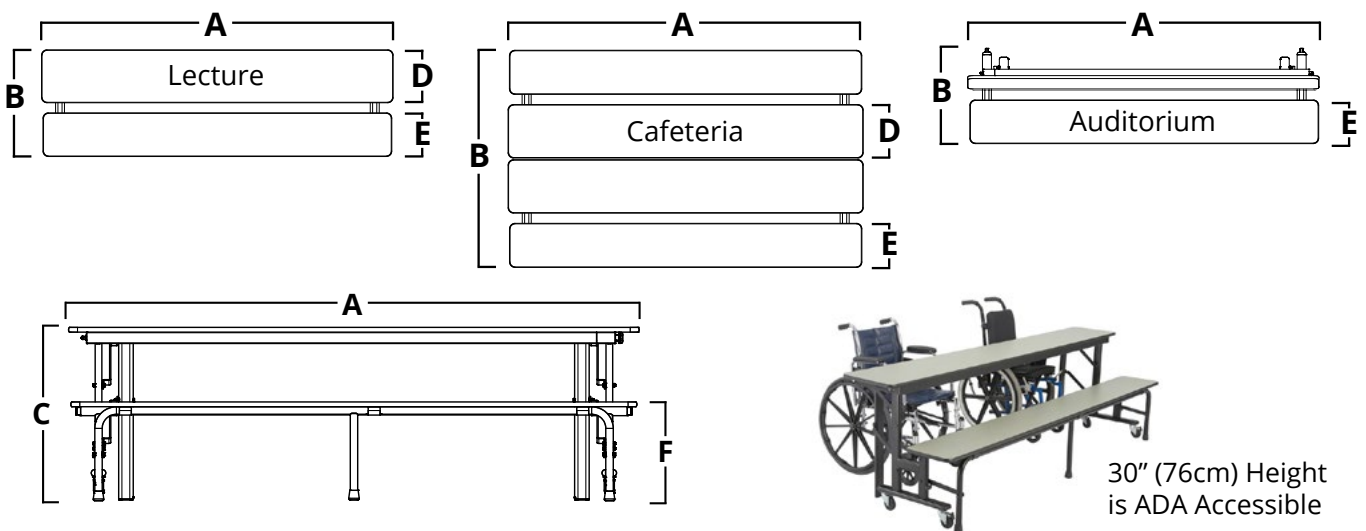

3-in-1 ConverTable

Features

With its patented, ultra-versatile design, the 3-in-1 ConverTable reaches new heights in practical, multi-functional style. Three tables for the price of one! Use as a single unit with bench and table top for testing and seminars. Transform into bench seating for auditorium use. Link units together for cafeteria seating. Maximize the use of your space with the table that does it all.

- ① High-Pressure Laminate Surface
- ② SICO® Armor-Edge®
- ③ Solid MDF Core
- ④ Rigid High Performance Poly Backer
- ⑤ Neoprene Leg Caps
- ⑥ Powder Coat Leg Finish
- ⑦ Oval Tube Caster Beam
- ⑧ Aircraft Lock-Nuts
- ⑨ 3" (7.6cm) Color Thread Guard Caster

Maximize Storage

Each 3-in-1 ConverTable unit rolls smoothly on its own casters and folds into a compact footprint for convenient storage that optimizes your inventory space.

Specifications

Description	Seating Capacity (2 Tables Joined)	A Table Length	B Table Width Lecture / Auditorium / Cafeteria	C Top Height	D Top Width	E Bench Width	F Bench Height	Weight
6 Foot 3-in-1	8 Children 6 Adults	72" (183cm)	29" / 24.5" / 58" (74cm / 62cm / 148cm)	30" (76cm) 29" (74cm) 27" (69cm)	14.5" (37cm)	12" (31cm)	16.5" (42cm) 14.5" (37cm)	115 lbs. (52kg)
7 Foot 3-in-1	8 Children 6 Adults	84" (214cm)	29" / 24.5" / 58" (74cm / 62cm / 148cm)	30" (76cm) 29" (74cm) 27" (69cm)	14.5" (37cm)	12" (31cm)	16.5" (42cm) 14.5" (37cm)	124 lbs. (56kg)
8 Foot 3-in-1	10 Children 8 Adults	96" (244cm)	29" / 24.5" / 58" (74cm / 62cm / 148cm)	30" (76cm) 29" (74cm) 27" (69cm)	14.5" (37cm)	12" (31cm)	16.5" (42cm) 14.5" (37cm)	132 lbs. (60kg)

Storage Dimensions

Description	A Footprint Length (Single Unit)	B Footprint Width (Single Unit)	C Add'l Footprint Length (Each)	D Add'l Footprint Width (Each)	E Height (Folded)
6 Foot 3-in-1	72" (183cm)	20.5" (52cm)	3" (8cm)	9.5" (24cm)	33.5" (85cm)
7 Foot 3-in-1	84" (214cm)	20.5" (52cm)	3" (8cm)	9.5" (24cm)	33.5" (85cm)
8 Foot 3-in-1	96" (244cm)	20.5" (52cm)	3" (8cm)	9.5" (24cm)	33.5" (85cm)