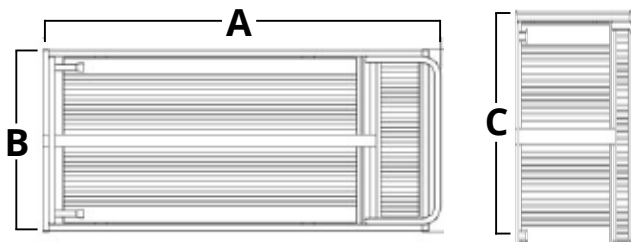

Starlight II* (Waterproof)

Cam-Lam*

Maximize Storage

Walk-in design makes loading/unloading easy and safe. Securely holds 24 panels and trim in a 65.5"x30" (166x76cm) footprint.

Specifications

Ordering Information

Description	Weight
Cam-Lam	45 lbs. (21kg)
Starlight II	43 lbs. (19kg)

In-Use Dimensions

Description	Length	Width	Height
Cam-Lam	4'	4'	0.75"
Starlight II	(122cm)	(122cm)	(1.9cm)

Storage Dimensions

Description	A - Length	B - Width	C - Height
Cam-Lam	65.5"	30"	63.5"
Starlight II	(166cm)	(76cm)	(161cm)

Floor Size	Panels	Dancers	Caddies
8'x 8' (244cm x 244cm)	4	16	1
8'x12' (244cm x 366cm)	6	24	1
8'x16' (244cm x 488cm)	8	32	1
12'x16' (366cm x 488cm)	12	48	1
12'x20' (366cm x 610cm)	15	60	1
16'x16' (488cm x 488cm)	16	64	1
16'x20' (488cm x 610cm)	20	80	1
16'x24' (488cm x 732cm)	24	96	1
16'x28' (488cm x 853cm)	28	112	2
16'x32' (488cm x 975cm)	32	128	2
20'x20' (610cm x 610cm)	25	100	2
20'x24' (610cm x 732cm)	30	120	2
20'x28' (610cm x 853cm)	35	140	2
24'x24' (732cm x 732cm)	36	144	2
20'x32' (610cm x 975cm)	40	160	2
24'x28' (732cm x 853cm)	42	168	2
24'x32' (732cm x 975cm)	48	192	2
24'x36' (732cm x 1097cm)	54	216	3
28'x32' (853cm x 975cm)	56	224	3
32'x32' (975cm x 975cm)	64	256	3
32'x36' (975cm x 1097cm)	72	288	3
36'x36' (1097cm x 1097cm)	81	324	4
36'x40' (1097cm x 1219cm)	90	360	4
40'x40' (1219cm x 1219cm)	100	400	4