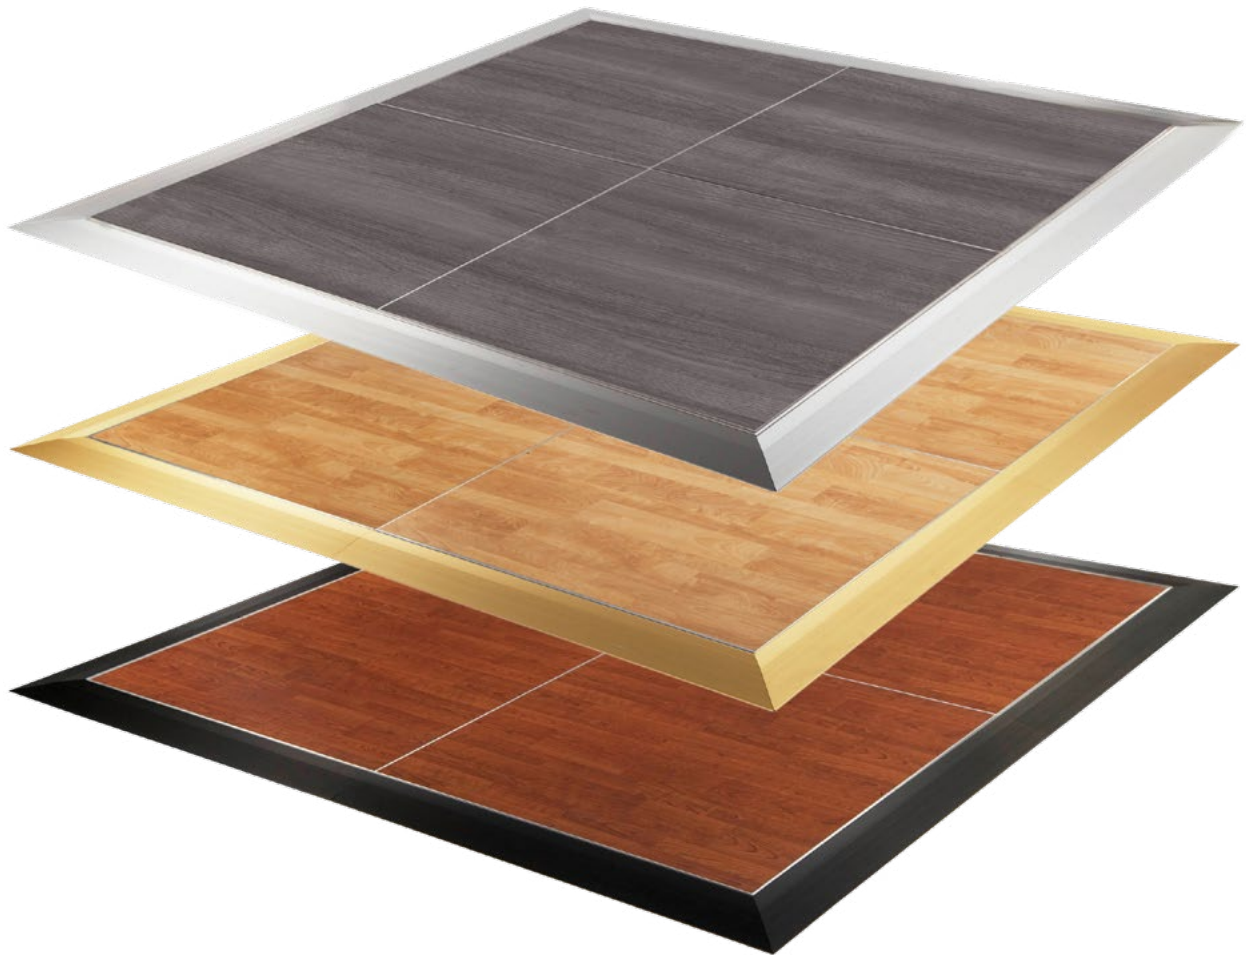

Portable Dance Floors

Features

We invented the first professional portable dance floors in 1964, and continue to be the leading manufacturer and innovator in this product category throughout the world! Each SICO® dance floor is manufactured with the superior craftsmanship, stunning aesthetics, close attention to detail and value-added features that have become our trademark.

Each high-grade laminate panel surface is maintenance-free, and resists chipping, scratching, and fading normally associated with other wood and low-grade laminate floors on the market.

- ① High-Pressure Laminate Surface
- ④ Innovative Core Construction
- ② Anodized Low-Profile Trim
- ⑤ Tongue & Groove Edge Design
- ③ Cam-Lock Positive Locking System
- ⑥ 4' x 4' (122x122cm) Standard Panels

Starlight II* (Waterproof)

Cam-Lam*

Maximize Storage

Walk-in design makes loading/unloading easy and safe. Securely holds 24 panels and trim in a 65.5"x30" (166x76cm) footprint.

Specifications

Ordering Information