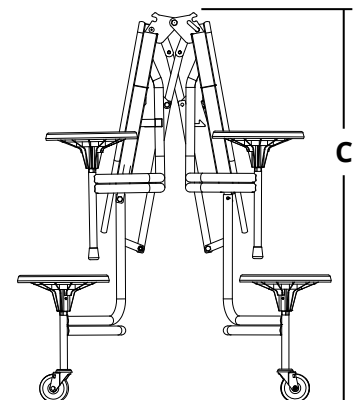

Specifications

Description	Seating	Weight	Heights
Graduate-Oval	8 Stools	164 lbs. (74kg)	24", 27", 30" (61, 69, 76cm)
	6 Stools/2 Open (ADA)	146 lbs. (66kg)	27", 30"-ADA (69, 76cm)
	2 Stools/2 Benches/2 Open (ADA)	164 lbs. (74kg)	27", 30"-ADA (69, 76cm)
	4 Benches	201 lbs. (91kg)	24", 27", 30" (61, 69, 76cm)
Graduate-Octagon	8 Stools	164 lbs. (74kg)	24", 27", 30" (61, 69, 76cm)
	6 Stools/2 Open (ADA)	146 lbs. (66kg)	27", 30"-ADA (69, 76cm)

Stool height is 12" (30cm) lower than top height.

Description	Seating	Table Length	Table Width	Table Top
Graduate-Oval	8 Stools	80" (203cm)	80" (203cm)	54" x 60" (137cm x 152cm)
	6 Stools/2 Open (ADA)	80" (203cm)	80" (203cm)	
	2 Stools/2 Benches/2 Open (ADA)	80" (203cm)	80" (203cm)	
	4 Benches	84.5" (215cm)	77" (196cm)	
Graduate-Octagon	8 Stools	80" (203cm)	80" (203cm)	
	6 Stools/2 Open (ADA)	80" (203cm)	80" (203cm)	

Storage Specifications

Description	Seating	A Footprint Length (Single Unit)	B Footprint Width (Single Unit)	C Height* (Folded)
Graduate-Oval	8 Stools	80" (203cm)	34.5" (88cm)	48" (122cm) 51" (130cm) 54" (137cm)
	6 Stools/2 Open (ADA)	80" (203cm)	34.5" (88cm)	
	2 Stools/2 Benches/2 Open (ADA)	80" (203cm)	34.5" (88cm)	
	4 Benches	77" (196cm)	25.5" (65cm)	
Graduate-Octagon	8 Stools	80" (203cm)	34.5" (88cm)	
	6 Stools/2 Open (ADA)	80" (203cm)	34.5" (88cm)	

*Folded height is dependent on top height