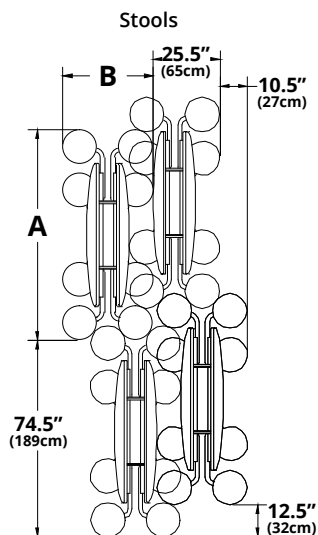

Specifications

Description	Seating	Weight	Heights
Graduate-Oval	8 Stools	164 lbs. (74kg)	24", 27", 30" (61, 69, 76cm)
	6 Stools/2 Open (ADA)	146 lbs. (66kg)	27", 30"-ADA (69, 76cm)
	2 Stools/2 Benches/2 Open (ADA)	164 lbs. (74kg)	27", 30"-ADA (69, 76cm)
	4 Benches	201 lbs. (91kg)	24", 27", 30" (61, 69, 76cm)
Graduate-Octagon	8 Stools	164 lbs. (74kg)	24", 27", 30" (61, 69, 76cm)
	6 Stools/2 Open (ADA)	146 lbs. (66kg)	27", 30"-ADA (69, 76cm)

Stool height is 12" (30cm) lower than top height.

Description	Seating	Table Length	Table Width	Table Top
Graduate-Oval	8 Stools	80" (203cm)	80" (203cm)	54" x 60" (137cm x 152cm)
	6 Stools/2 Open (ADA)	80" (203cm)	80" (203cm)	
	2 Stools/2 Benches/2 Open (ADA)	80" (203cm)	80" (203cm)	
	4 Benches	84.5" (215cm)	77" (196cm)	
Graduate-Octagon	8 Stools	80" (203cm)	80" (203cm)	
	6 Stools/2 Open (ADA)	80" (203cm)	80" (203cm)	

Storage Specifications

Description	Seating	A Footprint Length (Single Unit)	B Footprint Width (Single Unit)	C Height* (Folded)
Graduate-Oval	8 Stools	80" (203cm)	34.5" (88cm)	48" (122cm) 51" (130cm) 54" (137cm)
	6 Stools/2 Open (ADA)	80" (203cm)	34.5" (88cm)	
	2 Stools/2 Benches/2 Open (ADA)	80" (203cm)	34.5" (88cm)	
	4 Benches	77" (196cm)	25.5" (65cm)	
Graduate-Octagon	8 Stools	80" (203cm)	34.5" (88cm)	
	6 Stools/2 Open (ADA)	80" (203cm)	34.5" (88cm)	

*Folded height is dependent on top height