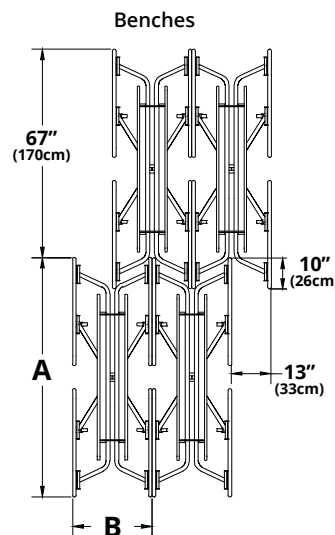

Specifications

Description	Seating	Weight	Heights
Graduate-Oval	8 Stools	164 lbs. (74kg)	24", 27", 30" (61, 69, 76cm)
	6 Stools/2 Open (ADA)	146 lbs. (66kg)	27", 30"-ADA (69, 76cm)
	2 Stools/2 Benches/2 Open (ADA)	164 lbs. (74kg)	27", 30"-ADA (69, 76cm)
	4 Benches	201 lbs. (91kg)	24", 27", 30" (61, 69, 76cm)
Graduate-Octagon	8 Stools	164 lbs. (74kg)	24", 27", 30" (61, 69, 76cm)
	6 Stools/2 Open (ADA)	146 lbs. (66kg)	27", 30"-ADA (69, 76cm)

Stool height is 12" (30cm) lower than top height.

Description	Seating	Table Length	Table Width	Table Top
Graduate-Oval	8 Stools	80" (203cm)	80" (203cm)	54" x 60" (137cm x 152cm)
	6 Stools/2 Open (ADA)	80" (203cm)	80" (203cm)	
	2 Stools/2 Benches/2 Open (ADA)	80" (203cm)	80" (203cm)	
	4 Benches	84.5" (215cm)	77" (196cm)	
Graduate-Octagon	8 Stools	80" (203cm)	80" (203cm)	
	6 Stools/2 Open (ADA)	80" (203cm)	80" (203cm)	

Storage Specifications

Description	Seating	A Footprint Length (Single Unit)	B Footprint Width (Single Unit)	C Height* (Folded)
Graduate-Oval	8 Stools	80" (203cm)	34.5" (88cm)	48" (122cm) 51" (130cm) 54" (137cm)
	6 Stools/2 Open (ADA)	80" (203cm)	34.5" (88cm)	
	2 Stools/2 Benches/2 Open (ADA)	80" (203cm)	34.5" (88cm)	
	4 Benches	77" (196cm)	25.5" (65cm)	
Graduate-Octagon	8 Stools	80" (203cm)	34.5" (88cm)	
	6 Stools/2 Open (ADA)	80" (203cm)	34.5" (88cm)	

*Folded height is dependent on top height