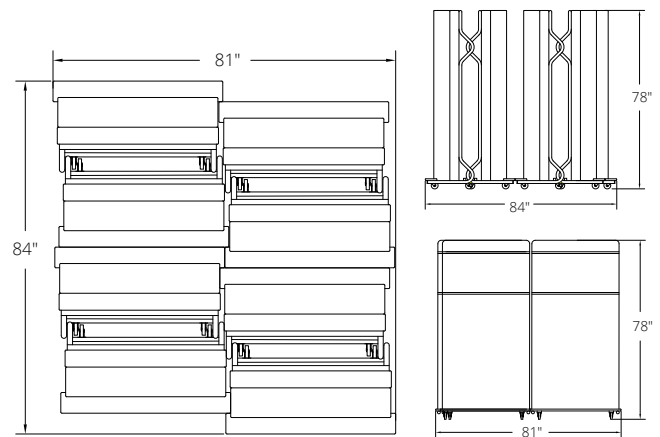

- ① Laminate Headboard
- ② Armor-Edge®
- ③ Multiple Mattress Options
- ④ Pillow Strap*
- ⑤ Pivot Points for Easy Lowering
- ⑥ Adjustable Straps with Fasteners
- ⑦ Vinyl Wrapped Foundation*
- ⑧ 14 Gauge Steel Frame
- ⑨ 3" (8cm) Swivel Casters

(Based on Eight (8) Twin Size Standard Mobile Sleepers)

Specifications

Description	Available Sizes	Dimensions (Up) Height x Width	Headboard Height (Down)	Mattress Thickness	Weight
Economy Mobile Sleeper	Twin	78" x 40" (198cm x 102cm)	21.5" (55cm)	5" (13cm)	68 lbs (31kg)
Standard Mobile Sleeper	Twin	78" x 40" (198cm x 102cm)	21.5" (55cm)	7.5" (19cm)	105 lbs (48kg)
	Twin XL	84" x 40" (214cm x 102cm)	21.5" (55cm)	7.5" (19cm)	115 lbs (52kg)
	Twin Narrow	78" x 32" (198cm x 82cm)	21.5" (55cm)	7.5" (19cm)	94 lbs (43kg)
	Double	78" x 55" (198cm x 138cm)	21.5" (55cm)	7.5" (19cm)	129 lbs (59kg)
Pillow Top Mobile Sleeper	Twin	78" x 40" (198cm x 102cm)	26.5" (68cm)	10.5" (27cm)	115 lbs (52kg)