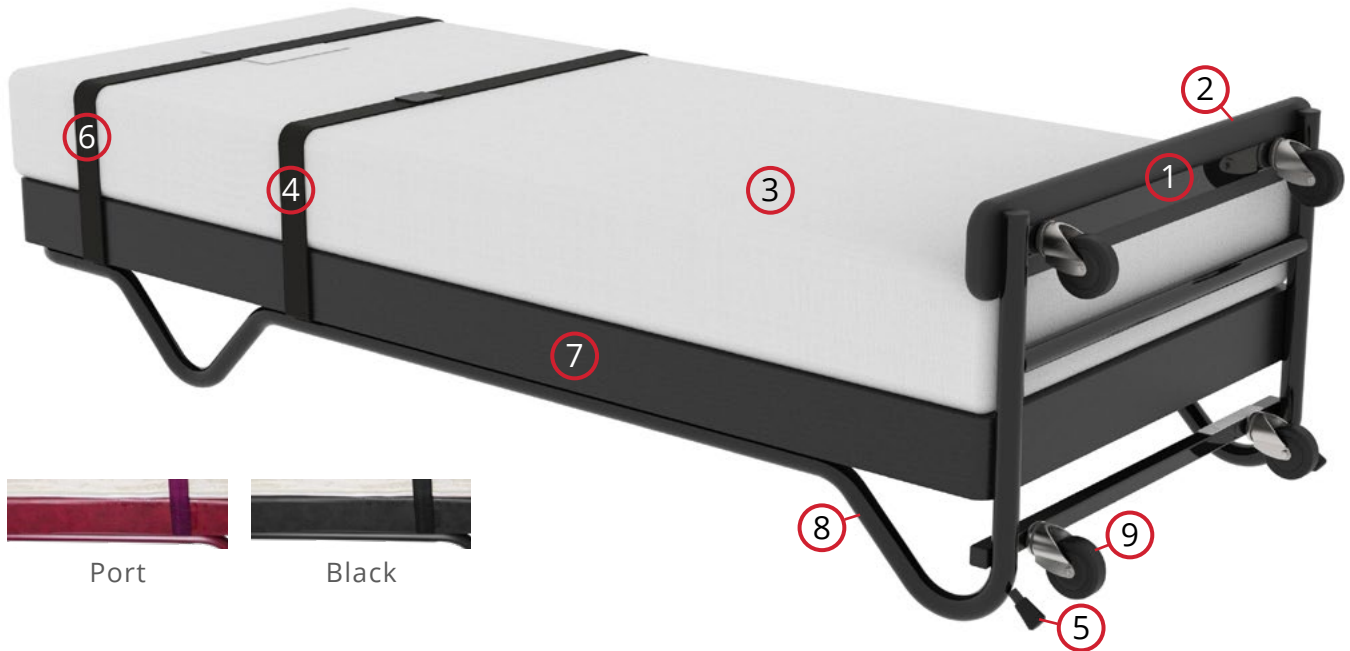

Mobile Sleeper

Features

Offer your guests the most comfortable sleeping experience while maximizing your ROI. When added capacity is needed, simply roll a SICO® Mobile Sleeper into your guests' room. Problem solved. Your guests have a restful sleep experience and you rest easy knowing the sleeper is from SICO®.

Housekeepers around the world find SICO® Mobile Sleepers easy to transport, as the light weight design allows them to roll quietly through hallways on casters. All beds conveniently fit through standard doorways while in the vertical position.

- ① Laminate Headboard
- ② Armor-Edge®
- ③ Multiple Mattress Options
- ④ Pillow Strap*
- ⑤ Pivot Points for Easy Lowering
- ⑥ Adjustable Straps with Fasteners
- ⑦ Vinyl Wrapped Foundation*
- ⑧ 14 Gauge Steel Frame
- ⑨ 3" (8cm) Swivel Casters

(Based on Eight (8) Twin Size Standard Mobile Sleepers)

Specifications

Description	Available Sizes	Dimensions (Up) Height x Width	Headboard Height (Down)	Mattress Thickness	Weight
Economy Mobile Sleeper	Twin	78" x 40" (198cm x 102cm)	21.5" (55cm)	5" (13cm)	68 lbs (31kg)
Standard Mobile Sleeper	Twin	78" x 40" (198cm x 102cm)	21.5" (55cm)	7.5" (19cm)	105 lbs (48kg)
	Twin XL	84" x 40" (214cm x 102cm)	21.5" (55cm)	7.5" (19cm)	115 lbs (52kg)
	Twin Narrow	78" x 32" (198cm x 82cm)	21.5" (55cm)	7.5" (19cm)	94 lbs (43kg)
	Double	78" x 55" (198cm x 138cm)	21.5" (55cm)	7.5" (19cm)	129 lbs (59kg)
Pillow Top Mobile Sleeper	Twin	78" x 40" (198cm x 102cm)	26.5" (68cm)	10.5" (27cm)	115 lbs (52kg)