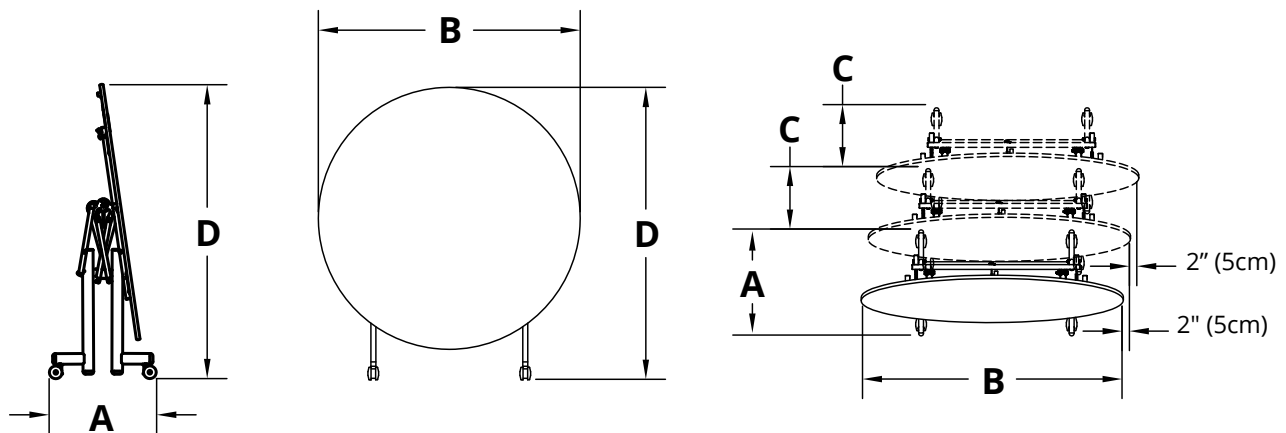

Specifications

Description	Seating Capacity	Weight	Table Length	Table Width	Top Height
Oval: Large	8	134 lbs (61kg)	66" (168cm)	60" (153cm)	27"(69cm) or 29"(74cm)
Oval: Extra-Large	10	140 lbs (63.5kg)	72" (183cm)	60" (153cm)	
Round: Small	6	81 lbs (37kg)	48" (122cm)		
Round: Medium	8	121 lbs (55kg)	58" (148cm)		
Round: Large	8	130 lbs (59kg)	60" (153cm)		
Round: Extra-Large	10	142 lbs (64.5kg)	72" (183cm)		
Octagon: Large	8	129 lbs (58.5kg)	60" (153cm)		
Square: Small	6	94 lbs (43kg)	48" (122cm)		

Storage Dimensions

Description	A Footprint Length (Single Table)	B Footprint Width (Single Table)	C Add'l Footprint Length (Each Add'l)	D Height* (Folded)
Oval: Large	24.5" (63cm)	66" (168cm)	14.5" (37cm)	65" (165cm) / 67" (170cm)
Oval: Extra-Large	24.5" (63cm)	72" (183cm)	14.5" (37cm)	65" (165cm) / 67" (170cm)
Round: Small	23" (58cm)	48" (122cm)	13.5" (34cm)	59" (150cm) / 61" (155cm)
Round: Medium	24.5" (63cm)	58" (148cm)	14.5" (37cm)	64" (163cm) / 66" (168cm)
Round: Large	24.5" (63cm)	60" (153cm)	14.5" (37cm)	65" (165cm) / 67" (170cm)
Round: Extra-Large	28.5" (72cm)	72" (183cm)	19" (48cm)	76" (193cm) / 78" (198cm)
Octagon: Large	24.5" (63cm)	60" (153cm)	14.5" (37cm)	65" (165cm) / 67" (170cm)
Square: Small	23" (58cm)	48" (122cm)	13.5" (34cm)	59" (150cm) / 61" (155cm)

*Folded Height is 2" (5cm) taller on 29" (74cm) top height tables.