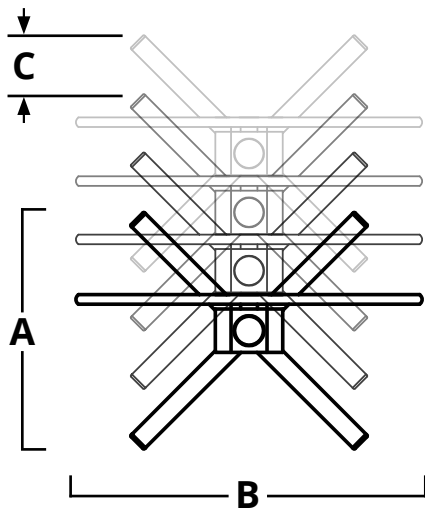

## Maximize Storage

Tables nest together requiring a minimum of storage space due to the unique leg design and folding top. Each additional unit requires only 6" (15.24cm) of storage space.

# Specifications

Description	Table Length	Table Width	Top Height	Weight
Sit-A-Round: Round	36" (92cm)	36" (92cm)	27"(69cm) or 29"(74cm)	47 lbs (21kg)
Sit-A-Round: Square	36" (92cm)	36" (92cm)	27"(69cm) or 29"(74cm)	47 lbs (21kg)
Sit-A-Round: Rectangle	36" (92cm)	24" (61cm)	27"(69cm) or 29"(74cm)	47 lbs (21kg)
Stand-A-Round: Round	36" (92cm)	36" (92cm)	41" (104cm)	47 lbs (21kg)
Stand-A-Round: Square	36" (92cm)	36" (92cm)	41" (104cm)	47 lbs (21kg)
Stand-A-Round: Rectangle	36" (92cm)	24" (61cm)	41" (104cm)	47 lbs (21kg)
All-A-Round: Round	36" (92cm)	36" (92cm)	29"(74cm) - 41"(104cm)	53 lbs (24kg)
All-A-Round: Square	36" (92cm)	36" (92cm)	29"(74cm) - 41"(104cm)	53 lbs (24kg)
All-A-Round: Rectangle	36" (92cm)	24" (61cm)	29"(74cm) - 41"(104cm)	53 lbs (24kg)

# Storage Dimensions

Description	A Footprint Length (Single Unit)	B Footprint Width (Single Unit)	C Add'l Footprint Length (Each Add'l)	D Height (Folded)
Sit-A-Round: Round	24.5" (63cm)	36" (92cm)	6" (16cm)	45"(114cm) or 47"(120cm)
Sit-A-Round: Square	24.5" (63cm)	36" (92cm)	6" (16cm)	45"(114cm) or 47"(120cm)
Sit-A-Round: Rectangle	24.5" (63cm)	24.5" (63cm)	6" (16cm)	45"(114cm) or 47"(120cm)
Stand-A-Round: Round	24.5" (63cm)	36" (92cm)	6" (16cm)	59" (150cm)
Stand-A-Round: Square	24.5" (63cm)	36" (92cm)	6" (16cm)	59" (150cm)
Stand-A-Round: Rectangle	24.5" (63cm)	24.5" (63cm)	6" (16cm)	59" (150cm)
All-A-Round: Round	24.5" (63cm)	36" (92cm)	6" (16cm)	47"(120cm) - 59" (150cm)
All-A-Round: Square	24.5" (63cm)	36" (92cm)	6" (16cm)	47"(120cm) - 59" (150cm)
All-A-Round: Rectangle	24.5" (63cm)	24.5" (63cm)	6" (16cm)	47"(120cm) - 59" (150cm)