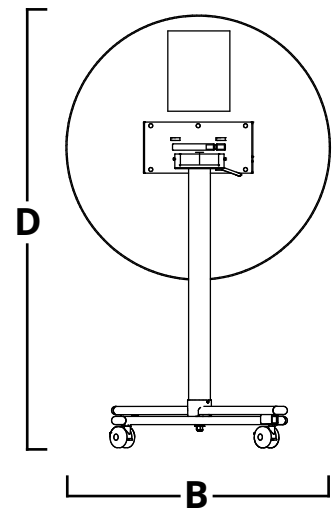

## Maximize Storage

Tables nest together requiring a minimum of storage space due to the unique leg design and folding top. Each additional unit requires only 6" (15.24cm) of storage space.

# Specifications

Description	Table Length	Table Width	Top Height	Weight
Sit-A-Round: Round	36" (92cm)	36" (92cm)	27"(69cm) or 29"(74cm)	47 lbs (21kg)
Sit-A-Round: Square	36" (92cm)	36" (92cm)	27"(69cm) or 29"(74cm)	47 lbs (21kg)
Sit-A-Round: Rectangle	36" (92cm)	24" (61cm)	27"(69cm) or 29"(74cm)	47 lbs (21kg)
Stand-A-Round: Round	36" (92cm)	36" (92cm)	41" (104cm)	47 lbs (21kg)
Stand-A-Round: Square	36" (92cm)	36" (92cm)	41" (104cm)	47 lbs (21kg)
Stand-A-Round: Rectangle	36" (92cm)	24" (61cm)	41" (104cm)	47 lbs (21kg)
All-A-Round: Round	36" (92cm)	36" (92cm)	29"(74cm) - 41"(104cm)	53 lbs (24kg)
All-A-Round: Square	36" (92cm)	36" (92cm)	29"(74cm) - 41"(104cm)	53 lbs (24kg)
All-A-Round: Rectangle	36" (92cm)	24" (61cm)	29"(74cm) - 41"(104cm)	53 lbs (24kg)

# Storage Dimensions

Description	A Footprint Length (Single Unit)	B Footprint Width (Single Unit)	C Add'l Footprint Length (Each Add'l)	D Height (Folded)
Sit-A-Round: Round	24.5" (63cm)	36" (92cm)	6" (16cm)	45"(114cm) or 47"(120cm)
Sit-A-Round: Square	24.5" (63cm)	36" (92cm)	6" (16cm)	45"(114cm) or 47"(120cm)
Sit-A-Round: Rectangle	24.5" (63cm)	24.5" (63cm)	6" (16cm)	45"(114cm) or 47"(120cm)
Stand-A-Round: Round	24.5" (63cm)	36" (92cm)	6" (16cm)	59" (150cm)
Stand-A-Round: Square	24.5" (63cm)	36" (92cm)	6" (16cm)	59" (150cm)
Stand-A-Round: Rectangle	24.5" (63cm)	24.5" (63cm)	6" (16cm)	59" (150cm)
All-A-Round: Round	24.5" (63cm)	36" (92cm)	6" (16cm)	47"(120cm) - 59" (150cm)
All-A-Round: Square	24.5" (63cm)	36" (92cm)	6" (16cm)	47"(120cm) - 59" (150cm)
All-A-Round: Rectangle	24.5" (63cm)	24.5" (63cm)	6" (16cm)	47"(120cm) - 59" (150cm)