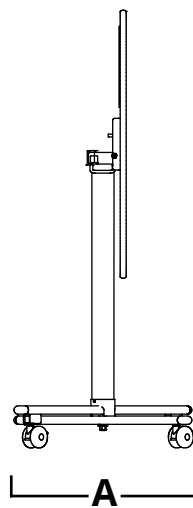

## Maximize Storage

Tables nest together requiring a minimum of storage space due to the unique leg design and folding top. Each additional unit requires only 6" (15.24cm) of storage space.

# Specifications

Description	Table Length	Table Width	Top Height	Weight
Sit-A-Round: Round	36" (92cm)	36" (92cm)	27"(69cm) or 29"(74cm)	47 lbs (21kg)
Sit-A-Round: Square	36" (92cm)	36" (92cm)	27"(69cm) or 29"(74cm)	47 lbs (21kg)
Sit-A-Round: Rectangle	36" (92cm)	24" (61cm)	27"(69cm) or 29"(74cm)	47 lbs (21kg)
Stand-A-Round: Round	36" (92cm)	36" (92cm)	41" (104cm)	47 lbs (21kg)
Stand-A-Round: Square	36" (92cm)	36" (92cm)	41" (104cm)	47 lbs (21kg)
Stand-A-Round: Rectangle	36" (92cm)	24" (61cm)	41" (104cm)	47 lbs (21kg)
All-A-Round: Round	36" (92cm)	36" (92cm)	29"(74cm) - 41"(104cm)	53 lbs (24kg)
All-A-Round: Square	36" (92cm)	36" (92cm)	29"(74cm) - 41"(104cm)	53 lbs (24kg)
All-A-Round: Rectangle	36" (92cm)	24" (61cm)	29"(74cm) - 41"(104cm)	53 lbs (24kg)

# Storage Dimensions

Description	A Footprint Length (Single Unit)	B Footprint Width (Single Unit)	C Add'l Footprint Length (Each Add'l)	D Height (Folded)
Sit-A-Round: Round	24.5" (63cm)	36" (92cm)	6" (16cm)	45"(114cm) or 47"(120cm)
Sit-A-Round: Square	24.5" (63cm)	36" (92cm)	6" (16cm)	45"(114cm) or 47"(120cm)
Sit-A-Round: Rectangle	24.5" (63cm)	24.5" (63cm)	6" (16cm)	45"(114cm) or 47"(120cm)
Stand-A-Round: Round	24.5" (63cm)	36" (92cm)	6" (16cm)	59" (150cm)
Stand-A-Round: Square	24.5" (63cm)	36" (92cm)	6" (16cm)	59" (150cm)
Stand-A-Round: Rectangle	24.5" (63cm)	24.5" (63cm)	6" (16cm)	59" (150cm)
All-A-Round: Round	24.5" (63cm)	36" (92cm)	6" (16cm)	47"(120cm) - 59" (150cm)
All-A-Round: Square	24.5" (63cm)	36" (92cm)	6" (16cm)	47"(120cm) - 59" (150cm)
All-A-Round: Rectangle	24.5" (63cm)	24.5" (63cm)	6" (16cm)	47"(120cm) - 59" (150cm)