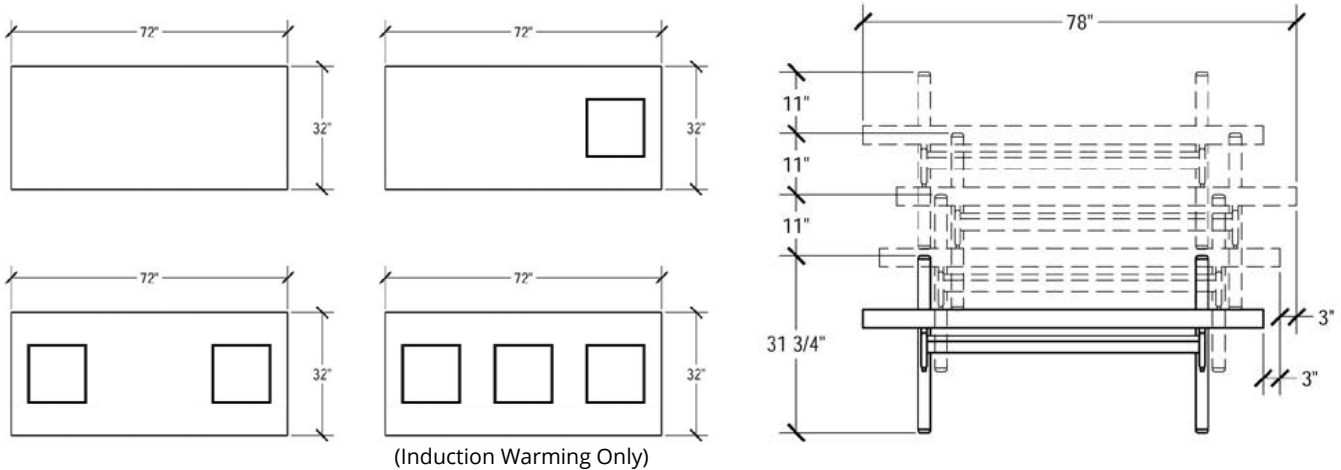

# Specifications

Top Material	Induction	Edge Material	Weight	Top Size	Heights
Laminate	Not Available	Laminate	173 lbs. (79kg)	32" x 72" (82 x 183cm)	36" (91cm) or 32" (83cm)
		Armor-Edge®			
		Wood	183 lbs. (83kg)		
Granite Composite	Available	Granite Composite	245 lbs. (111kg) *Not including induction units		
		Armor-Edge®			
		Wood			

## Storage Dimensions (With or Without Induction Units)

Description	Length	Width	Height
Folded Table	72" (183cm)	31.75" (81cm)	47" (120cm) or 43" (109cm)
Each Additional	3" (7.5cm)	11" (28cm)	n/a

**SICO Incorporated -**  
Global Headquarters