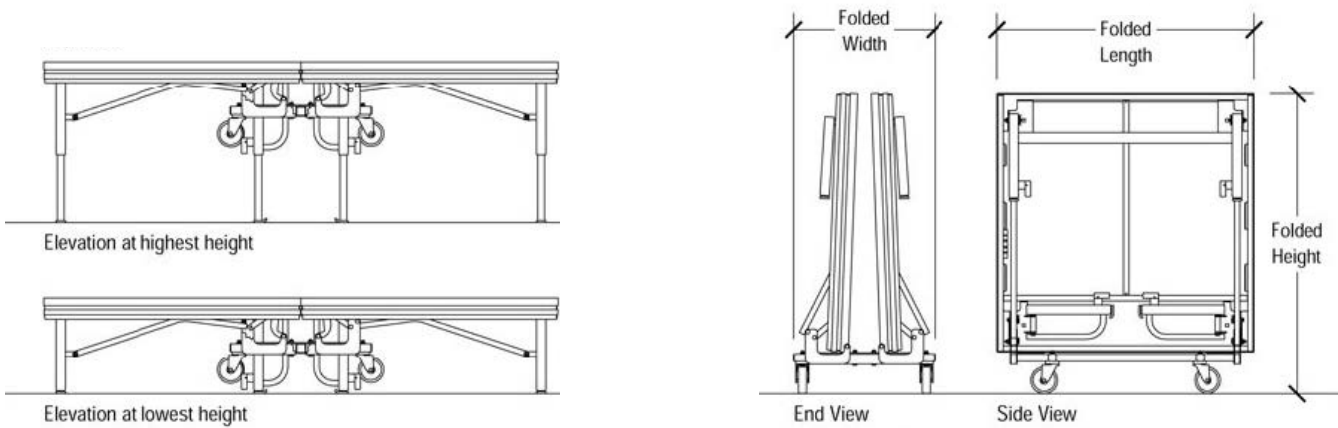

Tri-Height Stage

Features

SICO® Tri-Height Mobile Stage units conveniently adjust in 6" or 8" increments and in two or three heights for maximum built-in flexibility. You can set up a single level for performances, meeting-room stages, fashion runways, or head table settings. Or go with tiered configurations for seating or risers for musical performances.

- ① Heavy-Duty Reversible Decks
- ② Spring Assist for Reversing Deck
- ③ Hook & Loop Drape Fastener
- ④ Unit-to-Unit Connector
- ⑤ Tiered Riser Connector
- ⑥ Heavy-Duty Casters
- ⑦ Leg Height Mechanism
- ⑧ Non-Marring Glides
- ⑨ Guardrail Accessory

Specifications

Description	Deck Height	Storage Dimensions (LxWxH)	Weight
4' x 8' Deck (122cm x 244cm)	12"/18" (31/46cm)	48" x 27.5" x 49.5" (122x69x136cm)	280 lbs. (127kg)
	16"/24" (41/61cm)	72" x 26" x 53.5" (183x65x136cm)	336 lbs. (151kg)
	24"/32" (61/81cm)	72" x 30" x 61.5" (183x75x156cm)	336 lbs. (151kg)
	18"/24"/30" (46/61/76cm)	48" x 26" x 55.5" (122x65x141cm)	324 lbs. (147kg)
	24"/30"/36" (61/76/91cm)	48" x 30" x 61.5" (122x75x156cm)	365 lbs. (166kg)
	30"/36"/42" (76/91/107cm)	48" x 30" x 67.5" (122x75x171cm)	384 lbs. (174kg)
6' x 8' Deck (180cm x 244cm)	12"/18" (31/46cm)	72" x 27.5" x 49.5" (183x69x136cm)	375 lbs. (170kg)
	16"/24" (41/61cm)	72" x 26" x 53.5" (183x65x136cm)	400 lbs. (181kg)
	24"/32" (61/81cm)	72" x 30" x 61.5" (183x75x156cm)	400 lbs. (181kg)
	18"/24"/30" (46/61/76cm)	72" x 26" x 55.5" (183x65x141cm)	404 lbs. (182kg)
	24"/30"/36" (61/76/91cm)	72" x 30" x 61.5" (183x75x156cm)	428 lbs. (194kg)
	30"/36"/42" (76/91/107cm)	72" x 30" x 67.5" (183x75x171cm)	439 lbs. (199kg)