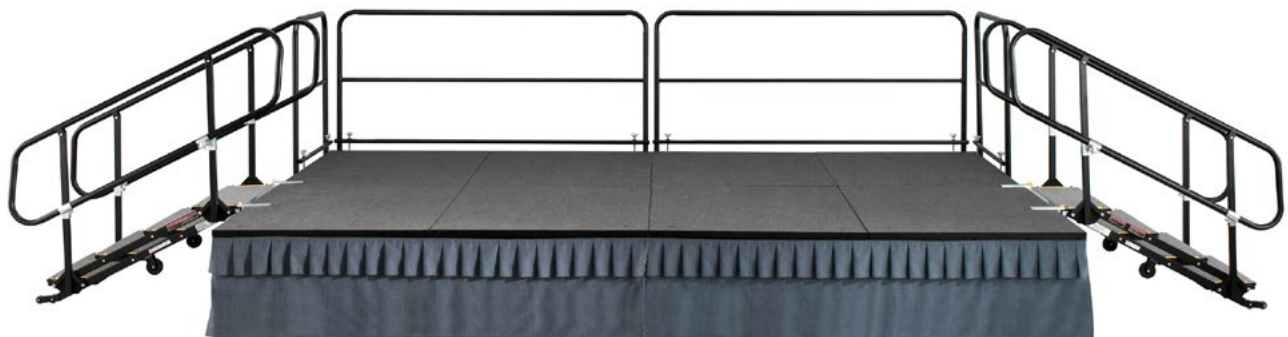

Tri-Height Stage

Features

SICO® Tri-Height Mobile Stage units conveniently adjust in 6" or 8" increments and in two or three heights for maximum built-in flexibility. You can set up a single level for performances, meeting-room stages, fashion runways, or head table settings. Or go with tiered configurations for seating or risers for musical performances.

- ① Heavy-Duty Reversible Decks
- ② Spring Assist for Reversing Deck
- ③ Hook & Loop Drape Fastener
- ④ Unit-to-Unit Connector
- ⑤ Tiered Riser Connector
- ⑥ Heavy-Duty Casters
- ⑦ Leg Height Mechanism
- ⑧ Non-Marring Glides
- ⑨ Guardrail Accessory

Maximize Storage

Designed to be a self contained mobile unit for efficient single person set up and easy storage, resulting in considerable savings in labor and time. No need for additional transport carts, or heavy lifting.

Specifications

Description	Deck Height	Storage Dimensions (LxWxH)	Weight
4' x 8' Deck (122cm x 244cm)	12"/18" (31/46cm)	48" x 27.5" x 49.5" (122x69x136cm)	280 lbs. (127kg)
	16"/24" (41/61cm)	72" x 26" x 53.5" (183x65x136cm)	336 lbs. (151kg)
	24"/32" (61/81cm)	72" x 30" x 61.5" (183x75x156cm)	336 lbs. (151kg)
	18"/24"/30" (46/61/76cm)	48" x 26" x 55.5" (122x65x141cm)	324 lbs. (147kg)
	24"/30"/36" (61/76/91cm)	48" x 30" x 61.5" (122x75x156cm)	365 lbs. (166kg)
	30"/36"/42" (76/91/107cm)	48" x 30" x 67.5" (122x75x171cm)	384 lbs. (174kg)
6' x 8' Deck (180cm x 244cm)	12"/18" (31/46cm)	72" x 27.5" x 49.5" (183x69x136cm)	375 lbs. (170kg)
	16"/24" (41/61cm)	72" x 26" x 53.5" (183x65x136cm)	400 lbs. (181kg)
	24"/32" (61/81cm)	72" x 30" x 61.5" (183x75x156cm)	400 lbs. (181kg)
	18"/24"/30" (46/61/76cm)	72" x 26" x 55.5" (183x65x141cm)	404 lbs. (182kg)
	24"/30"/36" (61/76/91cm)	72" x 30" x 61.5" (183x75x156cm)	428 lbs. (194kg)
	30"/36"/42" (76/91/107cm)	72" x 30" x 67.5" (183x75x171cm)	439 lbs. (199kg)