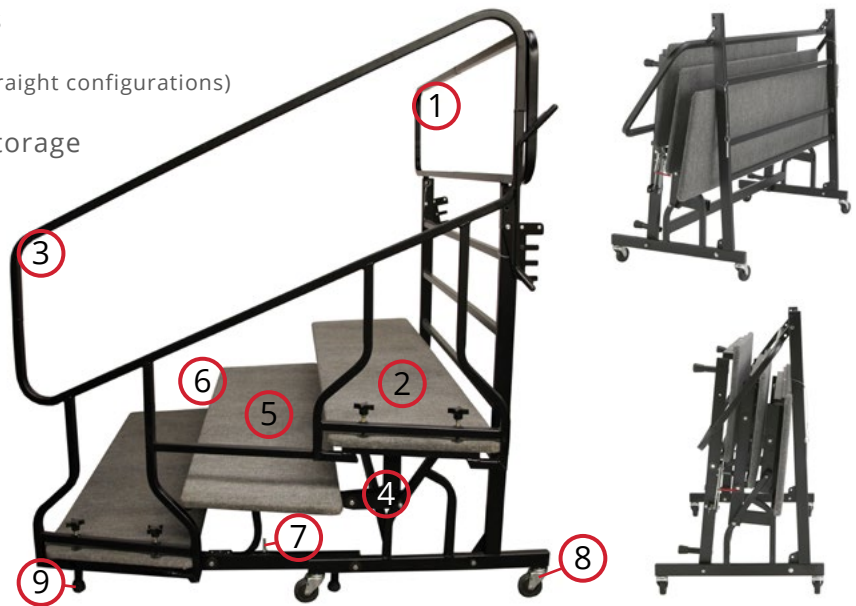

Harmony Choral Riser

Features

Sturdy, Safe, Simple Stage Risers — in 3- or 4-tier Options. With SICO® Harmony Choral Stage Risers, you just roll each self-contained unit into place, lower the steps with one fluid motion to the floor, lock it to the next unit, and it's show time! When in use, each unit rests on 10-12 solid points of contact, so the risers remain solid and quiet. Each step is fully carpeted and positioned to keep heels from slipping off the back edge.

- ① Attached Rear Safety Guardrails
- ② Quick Reverse Decks (curved or straight configurations)
- ③ Optional Side Guardrails with Storage
- ④ Structural Deck Frames
- ⑤ Carpet-Wrapped Decks
- ⑥ Deck-to-Deck Overhang
- ⑦ Unit-to-Unit Connector
- ⑧ Four Swivel Casters
- ⑨ Non-Marking Glides

***First Group Capacity Number:** Performers shoulder to shoulder.

***Second Group Capacity Number:** Performers facing center, shoulders turned in. Capacities based upon average size high school performers with one row on floor.

Specifications

Description	Top Riser Height	Weight
3-Tier	24" (61cm)	172 lbs. (78kg)
4-Tier	32" (81cm)	221 lbs. (100kg)
Set of (2) Side Rails and (2) Storage Hangers	n/a	81 lbs. (37kg)

3-Tier Dimensions