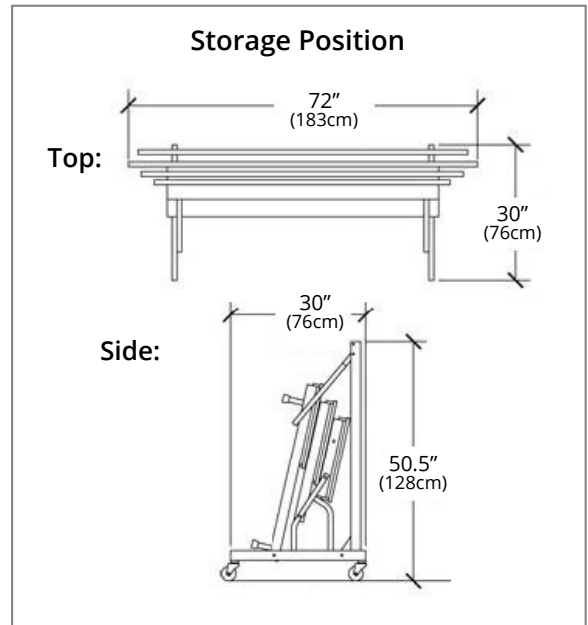

Riser Capacity

3-Tier			4-Tier		
Units	Capacity*	Width X Depth (when in arch configuration)	Units	Capacity*	Width X Depth (when in arch configuration)
2	24-32	11' 11" x 5' 4" (363x162cm)	2	32-40	12' 10" x 6' 11.5" (391x212cm)
3	36-48	17' 6.5" x 6' (535x182cm)	3	48-61	18' 10.5" x 7' 8" (575x233cm)
4	48-64	22' 9" x 7' 5.5" (693x227cm)	4	64-82	24' 5" x 9' 0.5" (744x276cm)
5	60-80	27' 5.5" x 8' 10" (837x269cm)	5	80-103	29' 4.5" x 10' 4.5" (895x316cm)
6	72-96	31' 5.5" x 10' 9" (959x327cm)	6	96-124	33' 8" x 12' 3.5" (1026x374cm)
7	84-112	34' 8" x 12' 7" (1057x383cm)	7	112-145	37' 1" x 14' 1" (1130x429cm)
8	96-128	37' 0.5" x 14' 10.5" (1129x453cm)	8	128-166	39' 8" x 16' 4" (1208x498cm)
9	108-144	38' 6" x 17' (1173x518cm)	9	144-187	41' 1.5" x 18' 5" (1253x561cm)
10	120-160	39' 0.5" x 19' 6.5" (1190x595cm)	10	160-208	41' 8" x 20' 10.5" (1270x636cm)

***First Group Capacity Number:** Performers shoulder to shoulder.

***Second Group Capacity Number:** Performers facing center, shoulders turned in. Capacities based upon average size high school performers with one row on floor.

Specifications

Description	Top Riser Height	Weight
3-Tier	24" (61cm)	172 lbs. (78kg)
4-Tier	32" (81cm)	221 lbs. (100kg)
Set of (2) Side Rails and (2) Storage Hangers	n/a	81 lbs. (37kg)

3-Tier Dimensions