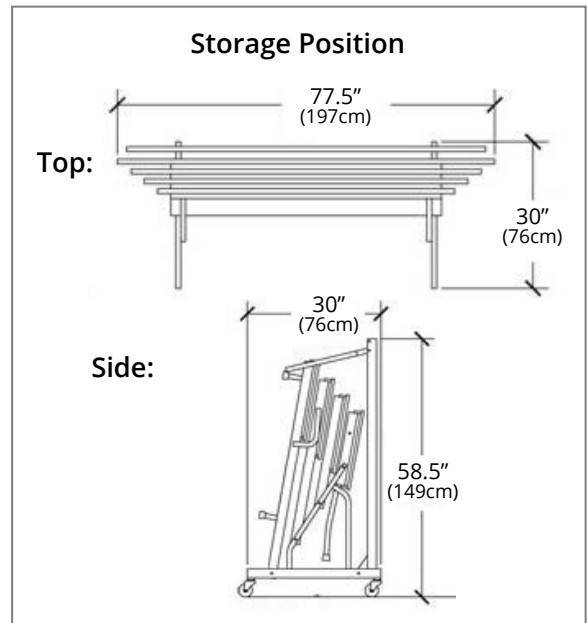

4-Tier Dimensions