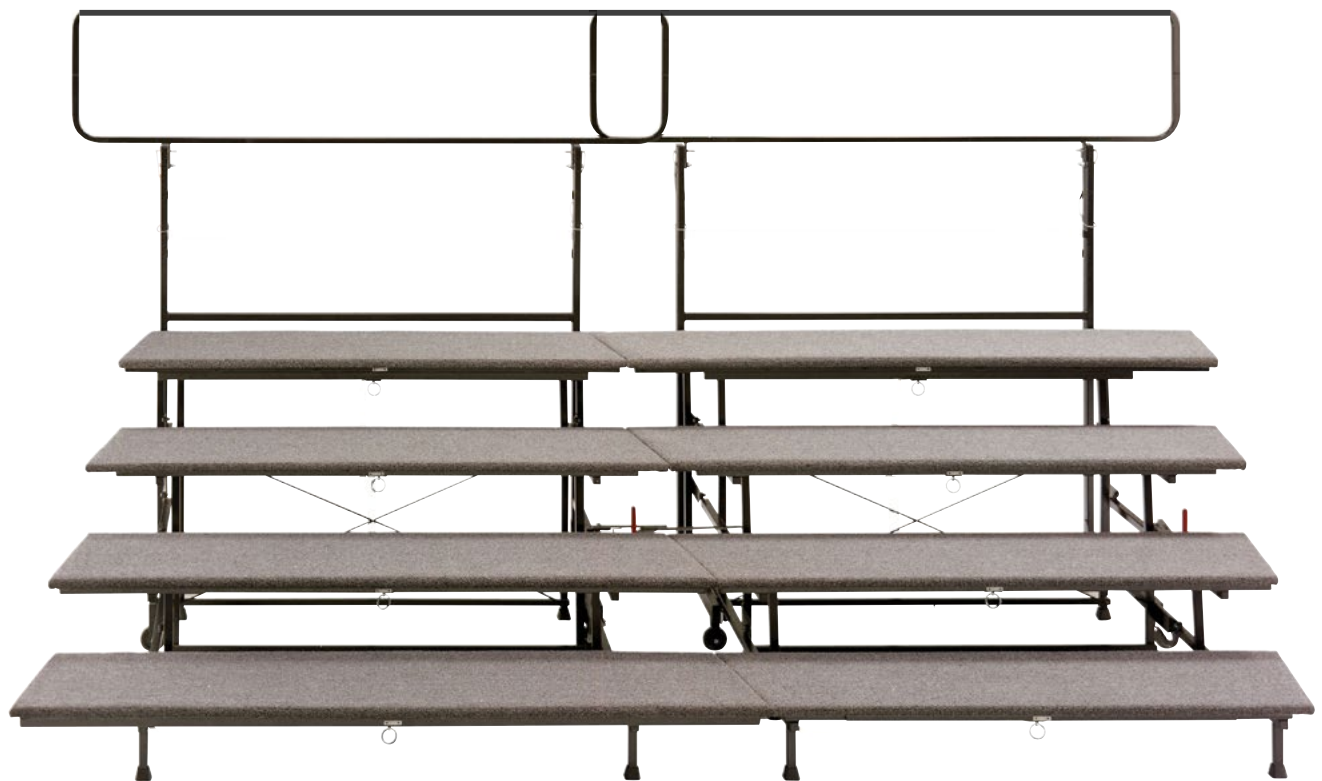

Harmony Choral Riser

Features

Sturdy, Safe, Simple Stage Risers — in 3- or 4-tier Options. With SICO® Harmony Choral Stage Risers, you just roll each self-contained unit into place, lower the steps with one fluid motion to the floor, lock it to the next unit, and it's show time! When in use, each unit rests on 10-12 solid points of contact, so the risers remain solid and quiet. Each step is fully carpeted and positioned to keep heels from slipping off the back edge.

- ① Attached Rear Safety Guardrails
- ② Quick Reverse Decks (curved or straight configurations)
- ③ Optional Side Guardrails with Storage
- ④ Structural Deck Frames
- ⑤ Carpet-Wrapped Decks
- ⑥ Deck-to-Deck Overhang
- ⑦ Unit-to-Unit Connector
- ⑧ Four Swivel Casters
- ⑨ Non-Marking Glides

***First Group Capacity Number:** Performers shoulder to shoulder.

***Second Group Capacity Number:** Performers facing center, shoulders turned in. Capacities based upon average size high school performers with one row on floor.

Specifications

Description	Top Riser Height	Weight
3-Tier	24" (61cm)	172 lbs. (78kg)
4-Tier	32" (81cm)	221 lbs. (100kg)
Set of (2) Side Rails and (2) Storage Hangers	n/a	81 lbs. (37kg)

3-Tier Dimensions