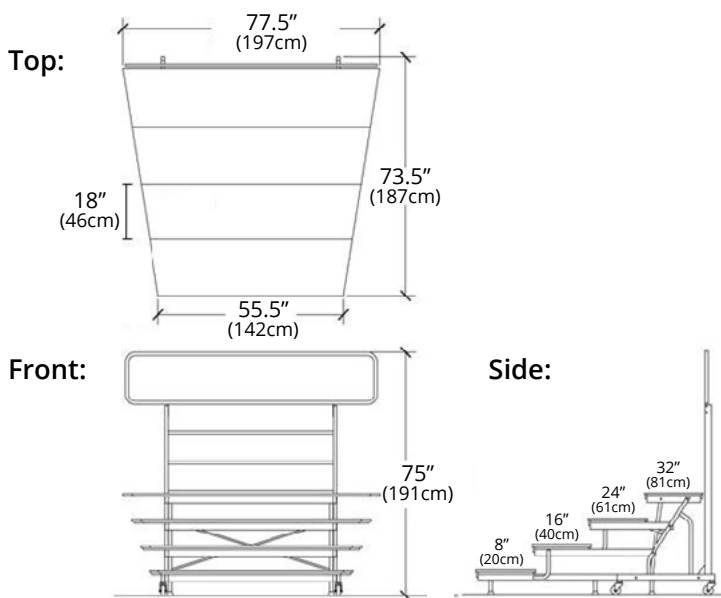

4-Tier Dimensions