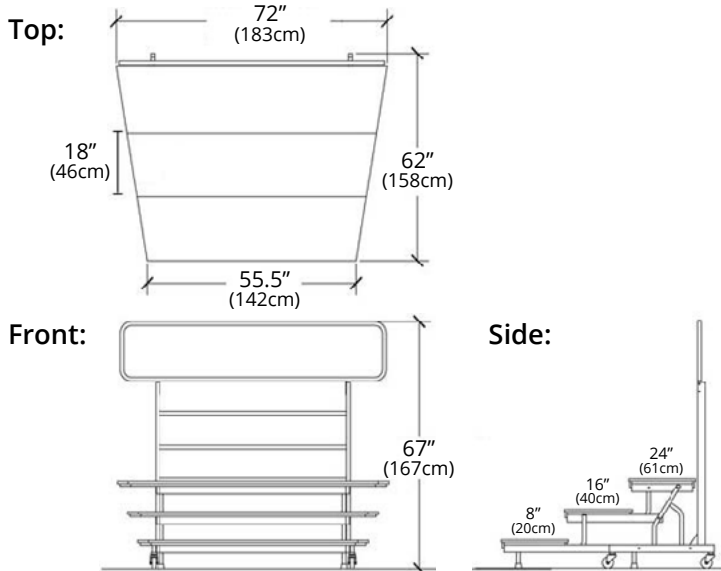

Riser Capacity

3-Tier			4-Tier		
Units	Capacity*	Width X Depth (when in arch configuration)	Units	Capacity*	Width X Depth (when in arch configuration)
2	24-32	11' 11" x 5' 4" (363x162cm)	2	32-40	12' 10" x 6' 11.5" (391x212cm)
3	36-48	17' 6.5" x 6' (535x182cm)	3	48-61	18' 10.5" x 7' 8" (575x233cm)
4	48-64	22' 9" x 7' 5.5" (693x227cm)	4	64-82	24' 5" x 9' 0.5" (744x276cm)
5	60-80	27' 5.5" x 8' 10" (837x269cm)	5	80-103	29' 4.5" x 10' 4.5" (895x316cm)
6	72-96	31' 5.5" x 10' 9" (959x327cm)	6	96-124	33' 8" x 12' 3.5" (1026x374cm)
7	84-112	34' 8" x 12' 7" (1057x383cm)	7	112-145	37' 1" x 14' 1" (1130x429cm)
8	96-128	37' 0.5" x 14' 10.5" (1129x453cm)	8	128-166	39' 8" x 16' 4" (1208x498cm)
9	108-144	38' 6" x 17' (1173x518cm)	9	144-187	41' 1.5" x 18' 5" (1253x561cm)
10	120-160	39' 0.5" x 19' 6.5" (1190x595cm)	10	160-208	41' 8" x 20' 10.5" (1270x636cm)

***First Group Capacity Number:** Performers shoulder to shoulder.

***Second Group Capacity Number:** Performers facing center, shoulders turned in. Capacities based upon average size high school performers with one row on floor.

Specifications

Description	Top Riser Height	Weight
3-Tier	24" (61cm)	172 lbs. (78kg)
4-Tier	32" (81cm)	221 lbs. (100kg)
Set of (2) Side Rails and (2) Storage Hangers	n/a	81 lbs. (37kg)

3-Tier Dimensions