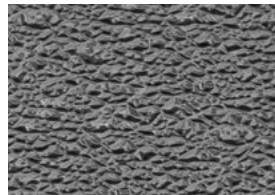

Stage Deck Surface Options

Carpet

Carpet options subject to change.
Colors are representative only.

Cloud Gray (22)

Charcoal (24)

Onyx (23)

Hard Surface

Surface options subject to change.
Colors are representative only.
(Not available on Harmony Choral Risers
or ADA stage ramps)

Tuff-Deck*

Fiberglass*

Riga Heksa Plus

* Not Available on TechLite™

Specifications

For Durable Tuff-Cord Indoor/Outdoor Needlebond Carpet

	Tuff-Cord I
Colors	Cloud Gray, Onyx, Charcoal
Fiber Type	100% Solution Dyed Olefin
Fiber Features	Color is added to olefin fibers while in liquid form allowing the color to go completely through the fiber. Olefin is hydrophobic, absorbing very little moisture. Harsh chemicals including bleach have no effect on olefin fiber colors. Olefin is static resistant.
Warranty	1-Year Fade
Backing	Unitary
Total Weight	17 oz. / sq. yd.
Pill test (CPSC FF1)	Passes
Flooring Radiant Panel Test	(ASTM E648) 0.56 w/cm2 Class 1

Cloud Gray, Onyx, and Charcoal are stock colors. Allow 30 to 45 days for delivery.

7525 Cahill Road, Minneapolis, MN 55439 | +1 (952) 941 1700 | sicoinc.com