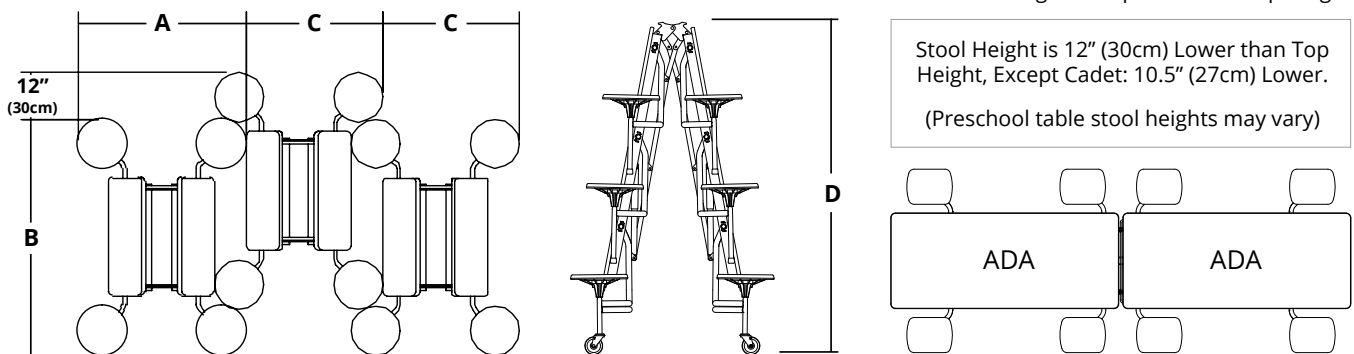

Specifications (Rectangle, Lightning and Flow Top Shapes)

Description	Seating Capacity	Weight (Dependent on stool type)	ADA
Prepster*	16	227 lbs. (103kg)	No
President	12 or 8	206-213 lbs. (93-97kg)	Yes
Senior	12	188-195 lbs. (85-88kg)	No
Cadet**	12	237-244 lbs. (108-111kg)	No
Director	8	143-147 lbs. (65-67kg)	Yes

*Not Available with Comfort Stool
**Not Available with SICO® Strut™ or HSLA Steel

Description	Table Top Length	Table Top Width*	Table Top Height
Prepster	12' (366cm)	Rectangle- 30" (76cm) Lightning- 31.5" (80cm) Flow- 30.5" (78cm)	26" (66cm) or 28" (71cm)
President	12' (366cm)		27" (69cm) or 30" (76cm)
Senior	10' (305cm)		27" (69cm) or 30" (76cm)
Cadet	10' (305cm)		24" (61cm)
Director	8' (244cm)		27" (69cm) or 30" (76cm)

*Width including stools is 60" (153cm)

Storage Specifications (Rectangle, Lightning and Flow Top Shapes)

Description	A Footprint Length (Single Unit)	B Footprint Width (Single Unit)	C Add'l Footprint Length (Each Add'l)	D Height* (Folded)
Prepster	43" (109cm)	60" (153cm)	35" (89cm)	79.5" (202cm) or 81.5" (207cm)
President	43" (109cm)	60" (153cm)	35" (89cm)	80.5" (205cm) or 83.5" (212cm)
Senior	41" (104cm)	60" (153cm)	33" (89cm)	71" (180cm) or 74" (188cm)
Cadet	41" (104cm)	60" (153cm)	33" (89cm)	68.5" (174cm)
Director	41" (104cm)	60" (153cm)	33" (89cm)	57" (145cm) or 60" (153cm)

*Folded Height is Dependent on Top Height