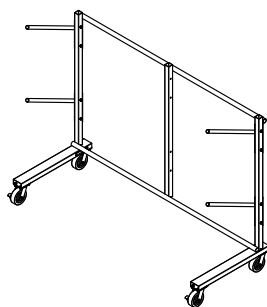

* For Low-Height Frame Option Only

Storage

Size	Height	Dimensions*: Active Storage (L x W x H)	Dimensions: Without Decks (L x W x H)
4' x 8' (1.2m x 2.4m)	32"-48" (81-122cm)	48"x98"x39.5" (122x249x100cm)	23"x98"x31.5" (58x249x80cm)
	40"-60" (102-152cm)	48"x98"x47.5" (122x249x120cm)	23"x98"x39.5" (58x249x100cm)
	48"-78" (122-198cm)	48"x98"x55.5" (122x249x141cm)	23"x98"x47.5" (58x249x120cm)
8' x 8' (2.4m x 2.4m)	32"-48" (81-122cm)	55"x98"x39.5" (140x249x100cm)	19"x98"x31.5" (48x249x80cm)
	40"-60" (102-152cm)	55"x98"x47.5" (140x249x120cm)	19"x98"x39.5" (48x249x100cm)
	48"-78" (122-198cm)	55"x98"x55.5" (140x249x141cm)	19"x98"x47.5" (48x249x120cm)
12' x 8' (3.6m x 2.4m)	32"-48" (81-122cm)	63"x98"x39.5" (160x249x100cm)	27"x98"x31.5" (69x249x80cm)
	40"-60" (102-152cm)	63"x98"x47.5" (160x249x120cm)	27"x98"x39.5" (69x249x100cm)
	48"-78" (122-198cm)	63"x98"x55.5" (160x249x141cm)	27"x98"x47.5" (69x249x120cm)

Deck Pallet: Store the decks on a separate pallet to roll or forklift into storage.

(15 decks max. per pallet)

Low-Height Frames

Storage & Transport Caddies:

The low height frame storage caddy can store up to 12 frames on the large model and 6 frames on the small model (including all pin connectors).

Deck Caddy (L x W x H)
35" x 100" x 65.5"
(89 x 254 x 166cm)

Small Caddy* (L x W x H)
34.5" x 92.5" x 70.5"
(88 x 235 x 179cm)

Large Caddy* (L x W x H)
60" x 113" x 75.5"
(152 x 287 x 192cm)

* For Low-Height Frame Option Only