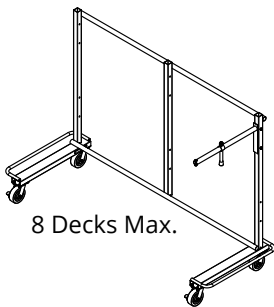

* For Low-Height Frame Option Only

Storage

Size	Height	Dimensions*: Active Storage (L x W x H)	Dimensions: Without Decks (L x W x H)
4' x 8' (1.2m x 2.4m)	32"-48" (81-122cm)	48"x98"x39.5" (122x249x100cm)	23"x98"x31.5" (58x249x80cm)
	40"-60" (102-152cm)	48"x98"x47.5" (122x249x120cm)	23"x98"x39.5" (58x249x100cm)
	48"-78" (122-198cm)	48"x98"x55.5" (122x249x141cm)	23"x98"x47.5" (58x249x120cm)
8' x 8' (2.4m x 2.4m)	32"-48" (81-122cm)	55"x98"x39.5" (140x249x100cm)	19"x98"x31.5" (48x249x80cm)
	40"-60" (102-152cm)	55"x98"x47.5" (140x249x120cm)	19"x98"x39.5" (48x249x100cm)
	48"-78" (122-198cm)	55"x98"x55.5" (140x249x141cm)	19"x98"x47.5" (48x249x120cm)
12' x 8' (3.6m x 2.4m)	32"-48" (81-122cm)	63"x98"x39.5" (160x249x100cm)	27"x98"x31.5" (69x249x80cm)
	40"-60" (102-152cm)	63"x98"x47.5" (160x249x120cm)	27"x98"x39.5" (69x249x100cm)
	48"-78" (122-198cm)	63"x98"x55.5" (160x249x141cm)	27"x98"x47.5" (69x249x120cm)

Deck Pallet: Store the decks on a separate pallet to roll or forklift into storage.

(15 decks max. per pallet)

Low-Height Frames

Storage & Transport Caddies:

The low height frame storage caddy can store up to 12 frames on the large model and 6 frames on the small model (including all pin connectors).

Deck Caddy (L x W x H)
35" x 100" x 65.5"
(89 x 254 x 166cm)

Small Caddy* (L x W x H)
34.5" x 92.5" x 70.5"
(88 x 235 x 179cm)

Large Caddy* (L x W x H)
60" x 113" x 75.5"
(152 x 287 x 192cm)

* For Low-Height Frame Option Only