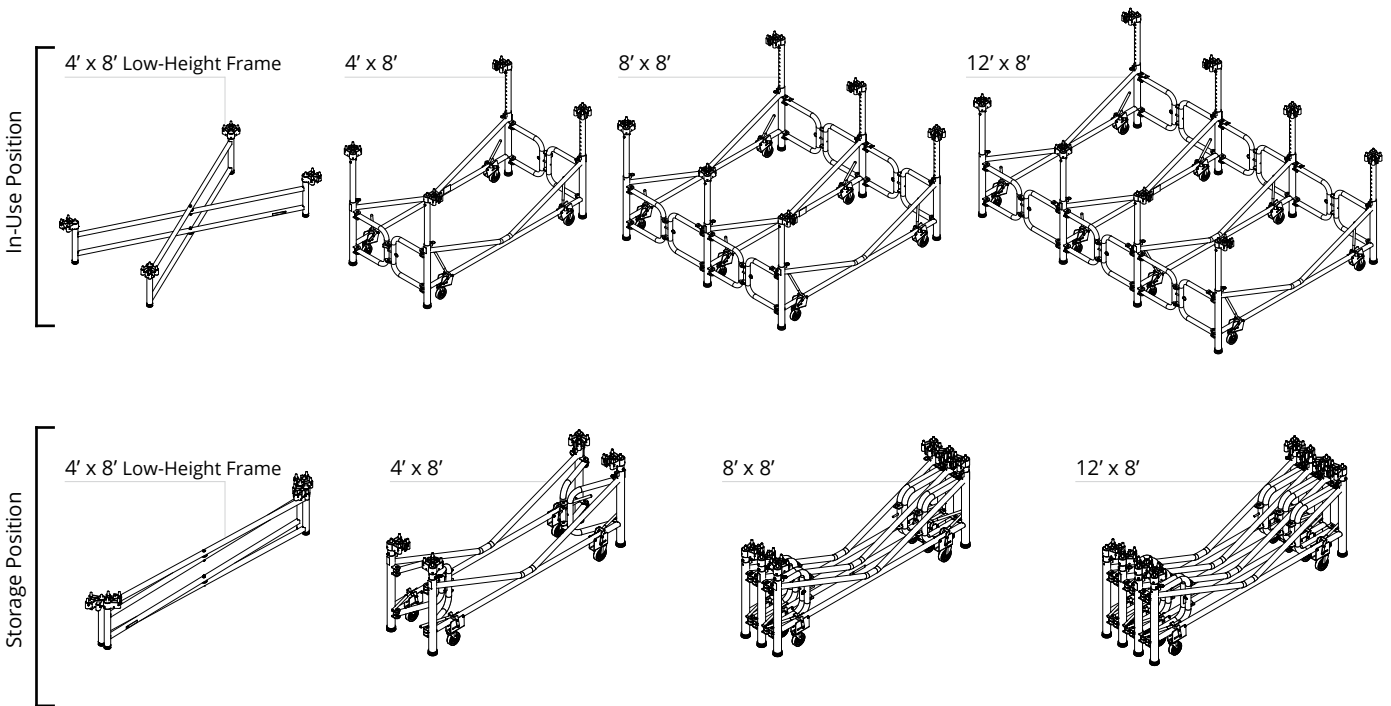

Bridging

- 75- Total Decks
- 39- Bridged Decks
- 36- Decks on Frames
- 12- Frame Units

Utilize deck bridging to increase your ROI. Save on set-up time, cost, storage, and weight. Over half the stage decks do not need frames for support (depending on configuration).

Have plenty of open access below stage for storage, cords, or personnel.

*All size frames allow for bridging. Actual configuration may vary.

- Uniformly Distributed Load: 125 psf (6.0 kN/m²).
- Sway Load: 5% of uniformly distributed load.
- Point Load: 200 lbs (90 kg) on a 4"x4" (10x10cm) area.

Sizes