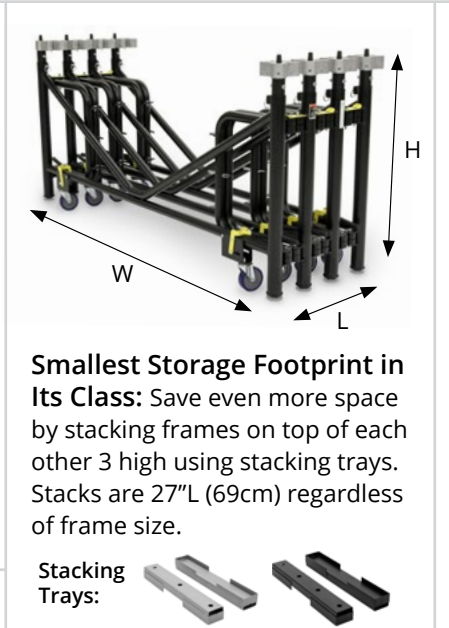

* For Low-Height Frame Option Only

Storage

Size	Height	Dimensions*: Active Storage (L x W x H)	Dimensions: Without Decks (L x W x H)
4' x 8' (1.2m x 2.4m)	32"-48" (81-122cm)	48"x98"x39.5" (122x249x100cm)	23"x98"x31.5" (58x249x80cm)
	40"-60" (102-152cm)	48"x98"x47.5" (122x249x120cm)	23"x98"x39.5" (58x249x100cm)
	48"-78" (122-198cm)	48"x98"x55.5" (122x249x141cm)	23"x98"x47.5" (58x249x120cm)
8' x 8' (2.4m x 2.4m)	32"-48" (81-122cm)	55"x98"x39.5" (140x249x100cm)	19"x98"x31.5" (48x249x80cm)
	40"-60" (102-152cm)	55"x98"x47.5" (140x249x120cm)	19"x98"x39.5" (48x249x100cm)
	48"-78" (122-198cm)	55"x98"x55.5" (140x249x141cm)	19"x98"x47.5" (48x249x120cm)
12' x 8' (3.6m x 2.4m)	32"-48" (81-122cm)	63"x98"x39.5" (160x249x100cm)	27"x98"x31.5" (69x249x80cm)
	40"-60" (102-152cm)	63"x98"x47.5" (160x249x120cm)	27"x98"x39.5" (69x249x100cm)
	48"-78" (122-198cm)	63"x98"x55.5" (160x249x141cm)	27"x98"x47.5" (69x249x120cm)

Deck Pallet: Store the decks on a separate pallet to roll or forklift into storage.

(15 decks max. per pallet)

Low-Height Frames

Storage & Transport Caddies:

The low height frame storage caddy can store up to 12 frames on the large model and 6 frames on the small model (including all pin connectors).