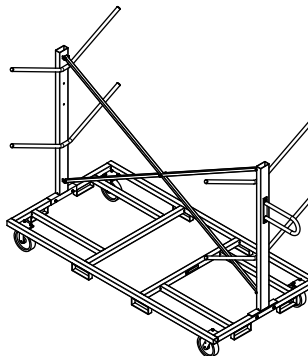

* For Low-Height Frame Option Only

Storage

Size	Height	Dimensions*: Active Storage (L x W x H)	Dimensions: Without Decks (L x W x H)
4' x 8' (1.2m x 2.4m)	32"-48" (81-122cm)	48"x98"x39.5" (122x249x100cm)	23"x98"x31.5" (58x249x80cm)
	40"-60" (102-152cm)	48"x98"x47.5" (122x249x120cm)	23"x98"x39.5" (58x249x100cm)
	48"-78" (122-198cm)	48"x98"x55.5" (122x249x141cm)	23"x98"x47.5" (58x249x120cm)
8' x 8' (2.4m x 2.4m)	32"-48" (81-122cm)	55"x98"x39.5" (140x249x100cm)	19"x98"x31.5" (48x249x80cm)
	40"-60" (102-152cm)	55"x98"x47.5" (140x249x120cm)	19"x98"x39.5" (48x249x100cm)
	48"-78" (122-198cm)	55"x98"x55.5" (140x249x141cm)	19"x98"x47.5" (48x249x120cm)
12' x 8' (3.6m x 2.4m)	32"-48" (81-122cm)	63"x98"x39.5" (160x249x100cm)	27"x98"x31.5" (69x249x80cm)
	40"-60" (102-152cm)	63"x98"x47.5" (160x249x120cm)	27"x98"x39.5" (69x249x100cm)
	48"-78" (122-198cm)	63"x98"x55.5" (160x249x141cm)	27"x98"x47.5" (69x249x120cm)

Deck Pallet: Store the decks on a separate pallet to roll or forklift into storage.

(15 decks max. per pallet)

Low-Height Frames

Storage & Transport Caddies:

The low height frame storage caddy can store up to 12 frames on the large model and 6 frames on the small model (including all pin connectors).

Deck Caddy (L x W x H)
35" x 100" x 65.5"
(89 x 254 x 166cm)

Small Caddy* (L x W x H)
34.5" x 92.5" x 70.5"
(88 x 235 x 179cm)

Large Caddy* (L x W x H)
60" x 113" x 75.5"
(152 x 287 x 192cm)

* For Low-Height Frame Option Only