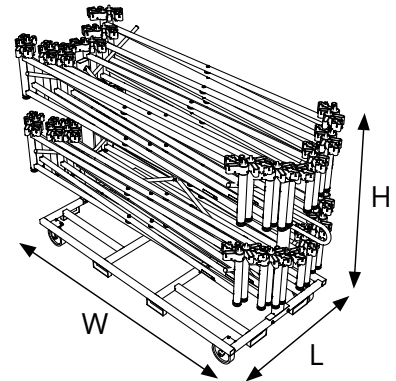

* For Low-Height Frame Option Only

Storage

Size	Height	Dimensions*: Active Storage (L x W x H)	Dimensions: Without Decks (L x W x H)
4' x 8' (1.2m x 2.4m)	32"-48" (81-122cm)	48"x98"x39.5" (122x249x100cm)	23"x98"x31.5" (58x249x80cm)
	40"-60" (102-152cm)	48"x98"x47.5" (122x249x120cm)	23"x98"x39.5" (58x249x100cm)
	48"-78" (122-198cm)	48"x98"x55.5" (122x249x141cm)	23"x98"x47.5" (58x249x120cm)
8' x 8' (2.4m x 2.4m)	32"-48" (81-122cm)	55"x98"x39.5" (140x249x100cm)	19"x98"x31.5" (48x249x80cm)
	40"-60" (102-152cm)	55"x98"x47.5" (140x249x120cm)	19"x98"x39.5" (48x249x100cm)
	48"-78" (122-198cm)	55"x98"x55.5" (140x249x141cm)	19"x98"x47.5" (48x249x120cm)
12' x 8' (3.6m x 2.4m)	32"-48" (81-122cm)	63"x98"x39.5" (160x249x100cm)	27"x98"x31.5" (69x249x80cm)
	40"-60" (102-152cm)	63"x98"x47.5" (160x249x120cm)	27"x98"x39.5" (69x249x100cm)
	48"-78" (122-198cm)	63"x98"x55.5" (160x249x141cm)	27"x98"x47.5" (69x249x120cm)

Deck Pallet: Store the decks on a separate pallet to roll or forklift into storage.

(15 decks max. per pallet)

Low-Height Frames

Storage & Transport Caddies:

The low height frame storage caddy can store up to 12 frames on the large model and 6 frames on the small model (including all pin connectors).

Deck Caddy (L x W x H)
35" x 100" x 65.5"
(89 x 254 x 166cm)

Small Caddy* (L x W x H)
34.5" x 92.5" x 70.5"
(88 x 235 x 179cm)

Large Caddy* (L x W x H)
60" x 113" x 75.5"
(152 x 287 x 192cm)

* For Low-Height Frame Option Only