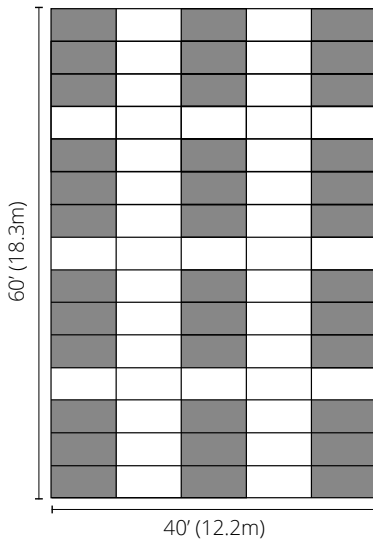

Bridging

- 75- Total Decks
- 39- Bridged Decks
- 36- Decks on Frames
- 12- Frame Units

Utilize deck bridging to increase your ROI. Save on set-up time, cost, storage, and weight. Over half the stage decks do not need frames for support (depending on configuration).

Have plenty of open access below stage for storage, cords, or personnel.

*All size frames allow for bridging. Actual configuration may vary.

- Uniformly Distributed Load: 125 psf (6.0 kN/m²).
- Sway Load: 5% of uniformly distributed load.
- Point Load: 200 lbs (90 kg) on a 4"x4" (10x10cm) area.

Sizes