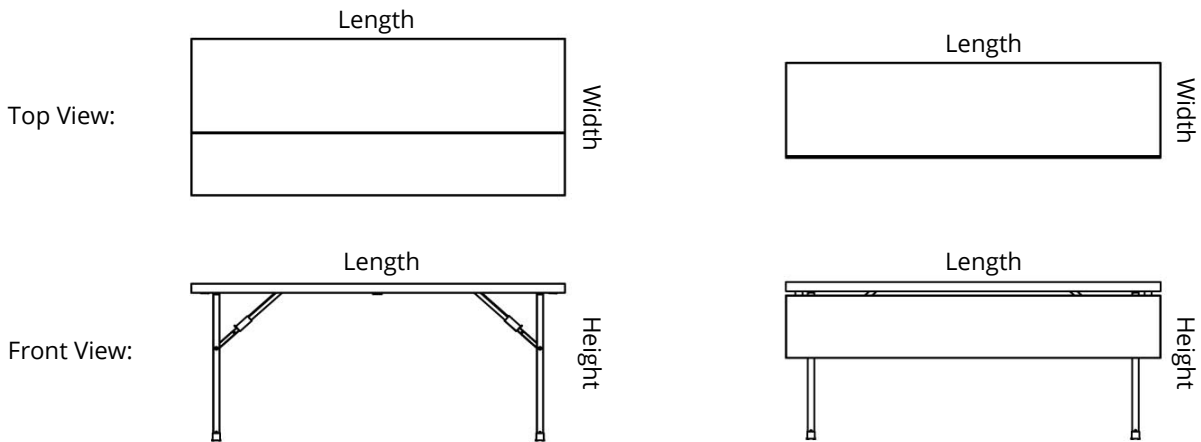

- | | |
|----------------------------------|------------------------------------|
| ① Performance Edge Banding (2mm) | ⑥ 18-Gauge Steel Square Tube Legs |
| ② Dual-Sided HPL Top | ⑦ ABS Combination Tube Cap & Foot |
| ③ Aluminum Tube Frame | ⑧ Gravity Locking Legs |
| ④ Impact Resistant Corner Blocks | ⑨ Automatic Leaf Lock |
| ⑤ Ultra-Strong Steel Hinges | ⑩ 2" (5cm) Lay-Flat Storage Design |

Maximize Storage

With a thinner profile, FLEXtable is a versatile and functional choice for your space. When space is limited, it is crucial to have furniture that has integrated storage solutions, allowing facilities to maximize the utility of the space that is being occupied.

Specifications

In-Use Positions			
Size- Leaf Raised (LxW)	Size- Leaf Lowered (LxW)	Height	Weight
72" x 30" (183x76cm)	72" x 18" (183x46cm)	30" (76cm)	61 lbs. (28kg)
72" x 36" (183x91cm)	72" x 24" (183x61cm)	30" (76cm)	72 lbs. (33kg)
96" x 30" (244x76cm)	96" x 18" (244x46cm)	30" (76cm)	79 lbs. (36kg)
96" x 36" (244x91cm)	96" x 24" (244x61cm)	30" (76cm)	88 lbs. (40kg)

Storage Position and Caddy			
All Tables Lay Flat to a 2" (5cm) Height			
Caddy Size	Dimensions (LxWxH)	Capacity	Weight
Small (72" Tables)	85" x 34.5" x 50" (216x88x127cm)	18 Tables	116 lbs. (53kg)
Large (96" Tables)	109" x 34.5" x 50" (277x88x127cm)	18 Tables	136 lbs. (62kg)