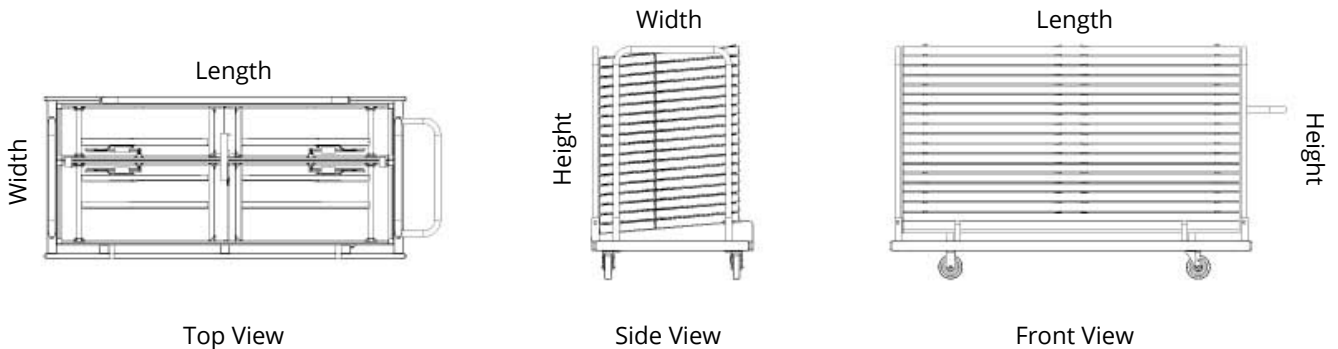

- | | |
|----------------------------------|------------------------------------|
| ① Performance Edge Banding (2mm) | ⑥ 18-Gauge Steel Square Tube Legs |
| ② Dual-Sided HPL Top | ⑦ ABS Combination Tube Cap & Foot |
| ③ Aluminum Tube Frame | ⑧ Gravity Locking Legs |
| ④ Impact Resistant Corner Blocks | ⑨ Automatic Leaf Lock |
| ⑤ Ultra-Strong Steel Hinges | ⑩ 2" (5cm) Lay-Flat Storage Design |

Maximize Storage

With a thinner profile, FLEXtable is a versatile and functional choice for your space. When space is limited, it is crucial to have furniture that has integrated storage solutions, allowing facilities to maximize the utility of the space that is being occupied.

Specifications

In-Use Positions			
Size- Leaf Raised (LxW)	Size- Leaf Lowered (LxW)	Height	Weight
72" x 30" (183x76cm)	72" x 18" (183x46cm)	30" (76cm)	61 lbs. (28kg)
72" x 36" (183x91cm)	72" x 24" (183x61cm)	30" (76cm)	72 lbs. (33kg)
96" x 30" (244x76cm)	96" x 18" (244x46cm)	30" (76cm)	79 lbs. (36kg)
96" x 36" (244x91cm)	96" x 24" (244x61cm)	30" (76cm)	88 lbs. (40kg)

Storage Position and Caddy			
All Tables Lay Flat to a 2" (5cm) Height			
Caddy Size	Dimensions (LxWxH)	Capacity	Weight
Small (72" Tables)	85" x 34.5" x 50" (216x88x127cm)	18 Tables	116 lbs. (53kg)
Large (96" Tables)	109" x 34.5" x 50" (277x88x127cm)	18 Tables	136 lbs. (62kg)