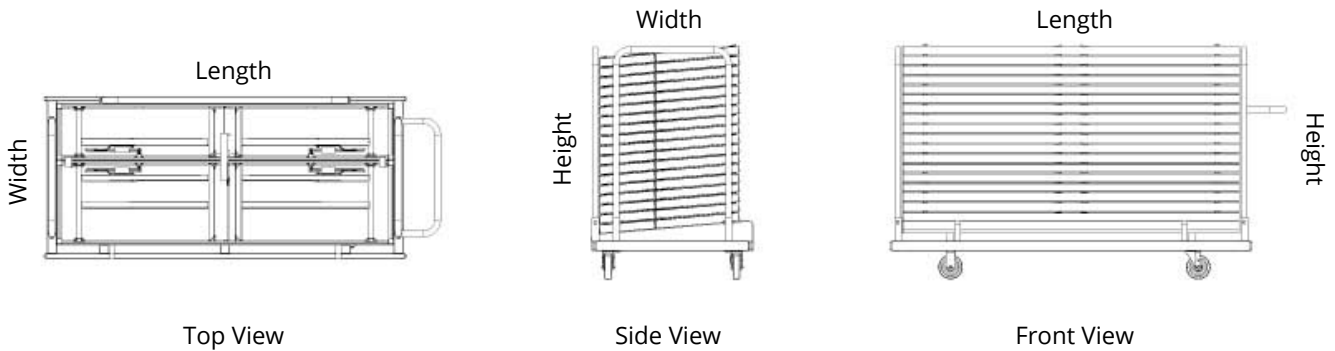

- | | |
|----------------------------------|---|
| ① Performance Edge Banding (2mm) | ⑥ 18-Gauge Steel Square Tube Legs |
| ② Dual-Sided HPL Top | ⑦ ABS Combination Tube Cap & Foot |
| ③ Aluminum Tube Frame | ⑧ Gravity Locking Legs |
| ④ Impact Resistant Corner Blocks | ⑨ Automatic Leaf Lock |
| ⑤ Ultra-Strong Steel Hinges | ⑩ 2" ^(5cm) Lay-Flat Storage Design |

Maximize Storage

With a thinner profile, FLEXtable™ is a versatile and functional choice for your space. When space is limited, it is crucial to have furniture that has integrated storage solutions, allowing facilities to maximize the utility of the space that is being occupied.

Specifications

In-Use Positions			
Size- Leaf Raised (LxW)	Size- Leaf Lowered (LxW)	Height	Weight
72" x 30" (183x76cm)	72" x 18" (183x46cm)	30" (76cm)	61 lbs. (28kg)
72" x 36" (183x91cm)	72" x 24" (183x61cm)	30" (76cm)	72 lbs. (33kg)
96" x 30" (244x76cm)	96" x 18" (244x46cm)	30" (76cm)	79 lbs. (36kg)
96" x 36" (244x91cm)	96" x 24" (244x61cm)	30" (76cm)	88 lbs. (40kg)

Storage Position and Caddy			
All Tables Lay Flat to a 2" (5cm) Height			
Caddy Size	Dimensions (LxWxH)	Capacity	Weight
Small (72" Tables)	85" x 34.5" x 50" (216x88x127cm)	18 Tables	116 lbs. (53kg)
Large (96" Tables)	109" x 34.5" x 50" (277x88x127cm)	18 Tables	136 lbs. (62kg)