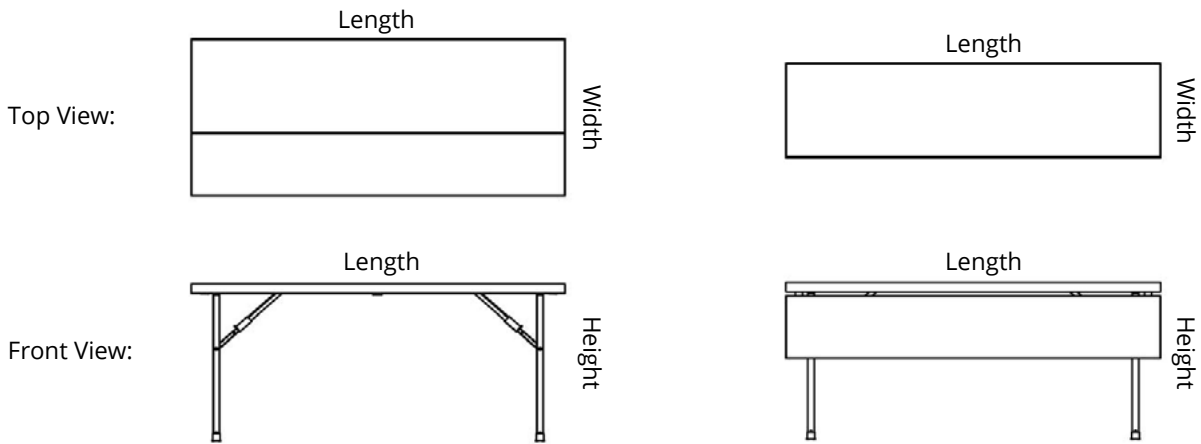

- | | |
|----------------------------------|---|
| ① Performance Edge Banding (2mm) | ⑥ 18-Gauge Steel Square Tube Legs |
| ② Dual-Sided HPL Top | ⑦ ABS Combination Tube Cap & Foot |
| ③ Aluminum Tube Frame | ⑧ Gravity Locking Legs |
| ④ Impact Resistant Corner Blocks | ⑨ Automatic Leaf Lock |
| ⑤ Ultra-Strong Steel Hinges | ⑩ 2" ^(5cm) Lay-Flat Storage Design |

Maximize Storage

With a thinner profile, FLEXtable™ is a versatile and functional choice for your space. When space is limited, it is crucial to have furniture that has integrated storage solutions, allowing facilities to maximize the utility of the space that is being occupied.

Specifications

In-Use Positions			
Size- Leaf Raised (LxW)	Size- Leaf Lowered (LxW)	Height	Weight
72" x 30" (183x76cm)	72" x 18" (183x46cm)	30" (76cm)	61 lbs. (28kg)
72" x 36" (183x91cm)	72" x 24" (183x61cm)	30" (76cm)	72 lbs. (33kg)
96" x 30" (244x76cm)	96" x 18" (244x46cm)	30" (76cm)	79 lbs. (36kg)
96" x 36" (244x91cm)	96" x 24" (244x61cm)	30" (76cm)	88 lbs. (40kg)

Storage Position and Caddy			
All Tables Lay Flat to a 2" (5cm) Height			
Caddy Size	Dimensions (LxWxH)	Capacity	Weight
Small (72" Tables)	85" x 34.5" x 50" (216x88x127cm)	18 Tables	116 lbs. (53kg)
Large (96" Tables)	109" x 34.5" x 50" (277x88x127cm)	18 Tables	136 lbs. (62kg)