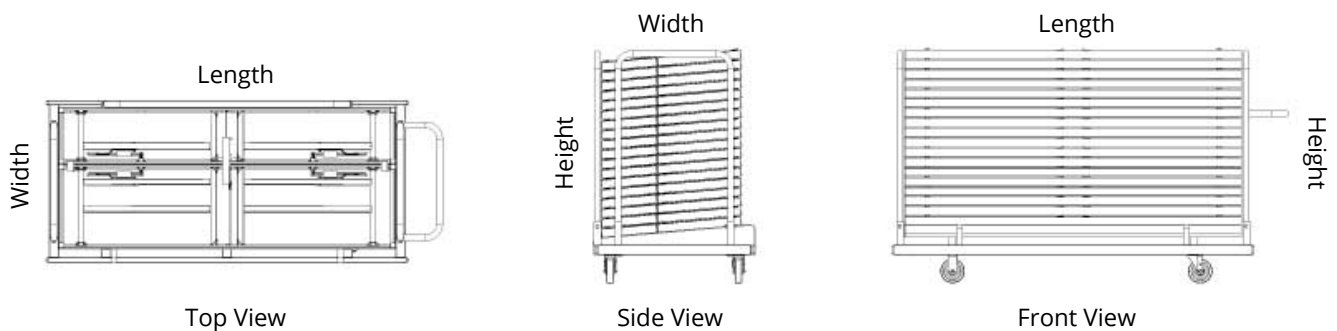

Storage Position and Caddy			
All Tables Lay Flat to a 2" (5cm) Height			
Caddy Size	Dimensions (WxLxH)	Capacity	Weight
Small (72" Long Tables)	34.5" x 85" x 50" (88x216x127cm)	15 - 24" & 30" (61/76cm) Wide Tables 30 - 18" (46cm) Wide Tables	116 lbs. (53kg)
Large (96" Long Tables)	34.5" x 109" x 50" (88x277x127cm)		136 lbs. (62kg)

* 36" (91cm) width tables requires minimum 39" (99cm) door clearance.