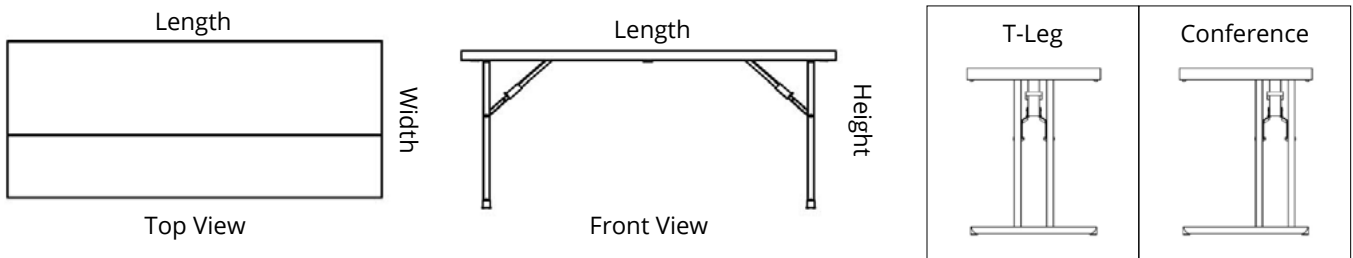

\*Drop-Leaf Option Only

## Maximize Storage

With a thinner profile, FLEXtable™ is a versatile and functional choice for your space. When space is limited, it is crucial to have furniture that has integrated storage solutions, allowing facilities to maximize the utility of the space that is being occupied.

# Specifications

In-Use Positions					
Type	Table Top Size (WxL)	Size- Leaf Lowered (WxL)	Height	Weight	Leg Type(s)
Single Top	18" x 72" (46x183cm)	n/a	30" (76cm)	40 lbs. (18kg)	T-Leg (or) Conference
	24" x 72" (61x183cm)	n/a	30" (76cm)	48 lbs. (22kg)	T-Leg (or) Conference
	30" x 72" (76x183cm)	n/a	30" (76cm)	57 lbs. (26kg)	T-Leg (or) Conference
	36" x 72" (91x183cm)	n/a	30" (76cm)	66 lbs. (30kg)	T-Leg
	18" x 96" (46x244cm)	n/a	30" (76cm)	48 lbs. (22kg)	T-Leg (or) Conference
	24" x 96" (61x244cm)	n/a	30" (76cm)	59 lbs. (27kg)	T-Leg (or) Conference
	30" x 96" (76x244cm)	n/a	30" (76cm)	70 lbs. (32kg)	T-Leg (or) Conference
	36" x 96" (91x244cm)	n/a	30" (76cm)	81 lbs. (37kg)	T-Leg
Drop-Leaf Top	30" x 72" (76x183cm)	18" x 72" (46x183cm)	30" (76cm)	61 lbs. (28kg)	T-Leg
	36" x 72" (91x183cm)	24" x 72" (61x183cm)	30" (76cm)	72 lbs. (33kg)	T-Leg
	30" x 96" (76x244cm)	18" x 96" (46x244cm)	30" (76cm)	79 lbs. (36kg)	T-Leg
	36" x 96" (91x244cm)	24" x 96" (61x244cm)	30" (76cm)	88 lbs. (40kg)	T-Leg