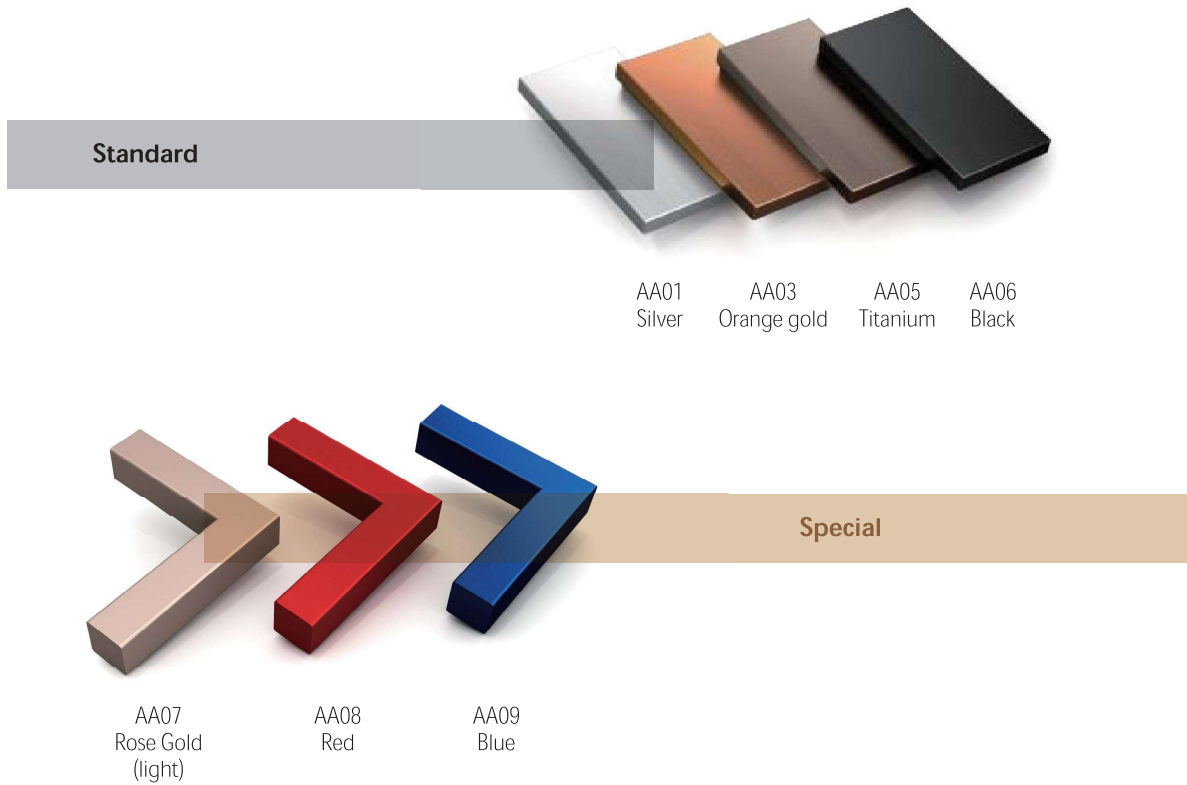

■ VARIOUS OPTIONS

## ANODIZED ALU FRAME & RIM COLOURS

### Luxury reproof board

3476H  
Jet Sequoia

8830H  
Elemental Concrete

3423H  
Travertine Gold

30026 AT  
Fantasy Puzzle

9302H  
Fantasy Marble

0909  
Black