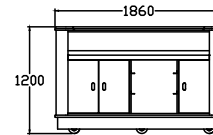

BAR - Traditional

Inner wood structure with outside stainless steel or VCM coat, this bar is protected by our SICO Armor Edge; it runs smoothly on its own caster base, and comes with standard back features.

Features:

- Marble Service Top
- Stainless Steel Work Top

Front Panel Options:

- Synthetic Leather with Designer Print-on
- Laminates in many colours and patterns

BS0AX

BAR - Elegance

The combination of VCM and stainless steel finishes, and its shape are the main features of this design. Additional LED lighting underneath the top front part is enhancing it.

Features:

- Marble Service Top
- Stainless Steel Work Top
- Power Socket (build-in at the back)

Front Panel Options:

- Synthetic Leather with Designer Print-on
- Decorative VCM Board
- Laminates in many colours and patterns