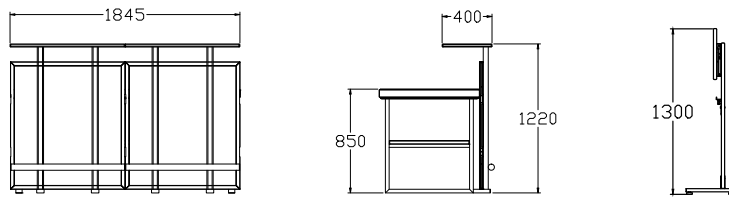

FEATURES

- 1 pc Main Service Bar
- 1 pc Side Station – F&B Display (Ice Well)
- 1 pc Side Station – Multi-Purpose use
- 1 set F&B Display Tower Racks

BAR - KNOCKDOWN "EVO & Multi-Flex"

High quality laminated panels with our armor edge protection, the top folds for easy storage. Choose from many different colours & patterns.