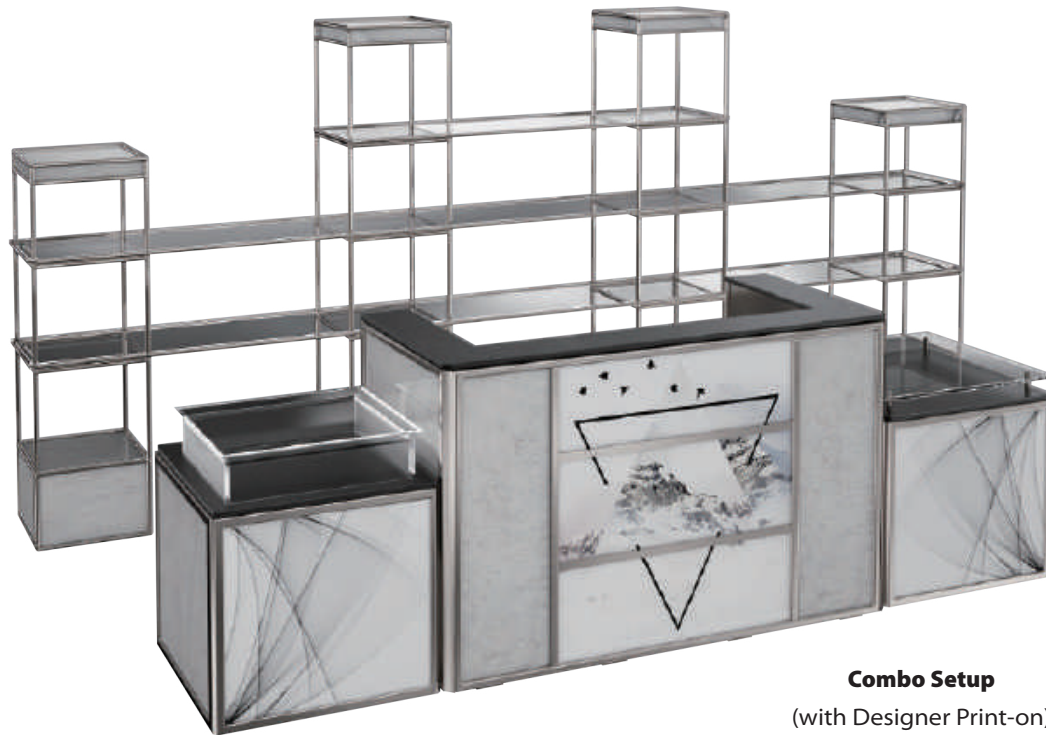

BAR - COMBO "LIGHT STAR 3"

Combo Setup
(with Designer Print-on)

CREATE YOUR OWN...

Let us work together with you and your Interior Designer, so that we can give the station "YOUR SIGNATURE TOUCH"; We can custom design the panels by adding print-on, carved panels or simply the laminate colour and pattern to match your Hotels interior.

FEATURES

- 1 pc Main Service Bar
- 1 pc Side Station – F&B Display (Ice Well)
- 1 pc Side Station – Multi-Purpose use
- 1 set F&B Display Tower Racks