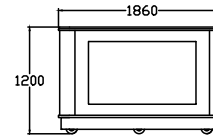

BAR - Traditional

Inner wood structure with outside stainless steel or VCM coat, this bar is protected by our SICO Armor Edge; it runs smoothly on its own caster base, and comes with standard back features.

Features:

- Marble Service Top
- Stainless Steel Work Top

Front Panel Options:

- Synthetic Leather with Designer Print-on
- Laminates in many colours and patterns

BS0AX

BAR - Elegance

The combination of VCM and stainless steel finishes, and its shape are the main features of this design. Additional LED lighting underneath the top front part is enhancing it.

Features:

- Marble Service Top
- Stainless Steel Work Top
- Power Socket (build-in at the back)

Front Panel Options:

- Synthetic Leather with Designer Print-on
- Decorative VCM Board
- Laminates in many colours and patterns