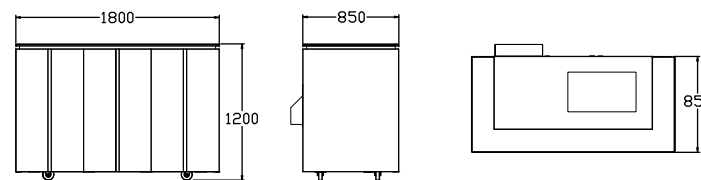

High quality MDF Boards

*** with HP Laminate finish