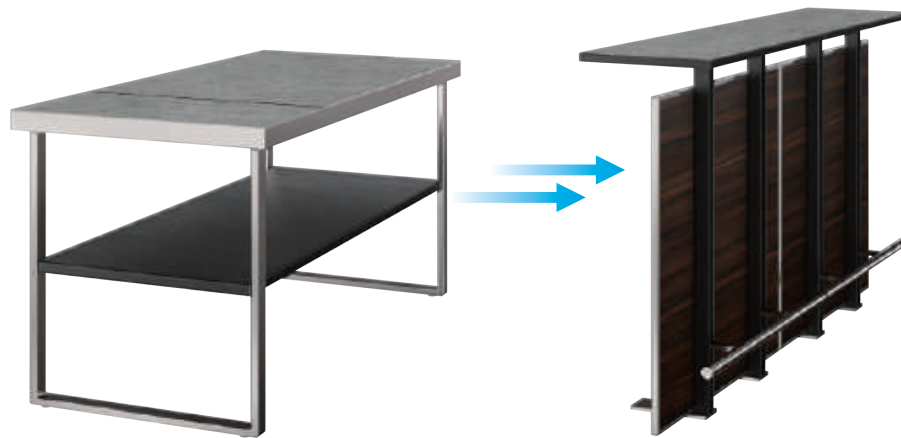

FEATURES

- 1 pc Main Service Bar
- 1 pc Side Station – F&B Display (Ice Well)
- 1 pc Side Station – Multi-Purpose use
- 1 set F&B Display Tower Racks

BAR - KNOCKDOWN "EVO & Multi-Flex"

High quality laminated panels with our armor edge protection, the top folds for easy storage. Choose from many different colours & patterns.

Bar or Reception Table

**Multi-Purpose
Station**

**Bar/Reception
Module**

- Laminate board protected by SICO Armor edge
- Steel tube with powder coat finish
- Stainless steel decoration tube

BAR - COMBO "EVO or Multi-Flex"

Full Service Bar

- * 1 pc Main Station
- * 1 pc Long Riser
- * 2 pcs Side Stations
- * 3 pcs Back Bars

**Multi-Purpose Station
with Riser**

**Side Station
(F&B Display)**

Vertical Display Cabinet

CREATE YOUR OWN...