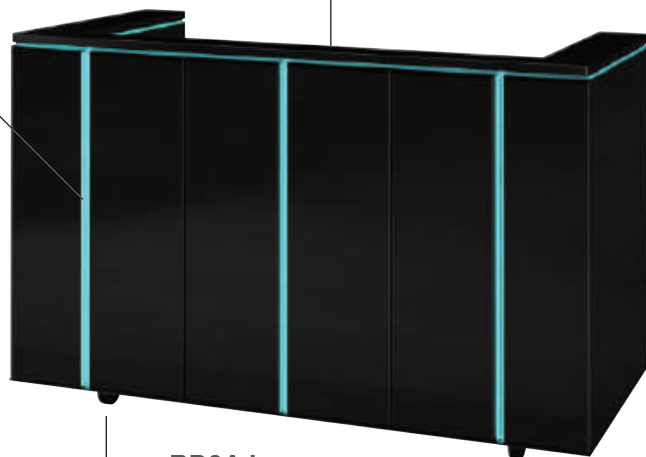

Bar Service

Specifications & Product Info

Main Bars

We made mobile bars in all of our buffet designs, and many options, colours and material finishes to choose from. From a simple to extravagant setups; we have something available to suit small to large parties.

Options

- Stainless Steel Sink with Drainage
- Ambient Top
- Drawers or Storage Cabinets
- Ice Cube Compartment (insulated, with drainage)
- Glass Rack Tray Holder
- Garbage Bin (Build-in)

Decorative LED Strips

*** Use still or flashing colours to enhance the atmosphere

Service Top; Black Marble

Work Top; Stainless Steel (bushed)

RD3AJ

Mobility

*** They move easy and quietly on 6 casters