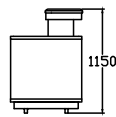

BAR - Traditional

Inner wood structure with outside stainless steel or VCM coat, this bar is protected by our SICO Armor Edge; it runs smoothly on its own caster base, and comes with standard back features.

Features:

- Marble Service Top
- Stainless Steel Work Top

Front Panel Options:

- Synthetic Leather with Designer Print-on
- Laminates in many colours and patterns

BAR - Elegance

The combination of VCM and stainless steel finishes, and its shape are the main features of this design. Additional LED lighting underneath the top front part is enhancing it.

Features:

- Marble Service Top
- Stainless Steel Work Top
- Power Socket (build-in at the back)

Front Panel Options:

- Synthetic Leather with Designer Print-on
- Decorative VCM Board
- Laminates in many colours and patterns

RW0AJ