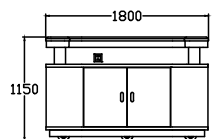

BAR - Traditional

Inner wood structure with outside stainless steel or VCM coat, this bar is protected by our SICO Armor Edge; it runs smoothly on its own caster base, and comes with standard back features.

Features:

- Marble Service Top
- Stainless Steel Work Top

Front Panel Options:

- Synthetic Leather with Designer Print-on
- Laminates in many colours and patterns

BAR - Elegance

The combination of VCM and stainless steel finishes, and its shape are the main features of this design. Additional LED lighting underneath the top front part is enhancing it.

Features:

- Marble Service Top
- Stainless Steel Work Top
- Power Socket (build-in at the back)

Front Panel Options:

- Synthetic Leather with Designer Print-on
- Decorative VCM Board
- Laminates in many colours and patterns

RW0AJ