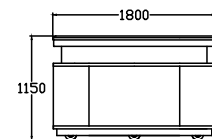

BAR - Traditional

Inner wood structure with outside stainless steel or VCM coat, this bar is protected by our SICO Armor Edge; it runs smoothly on its own caster base, and comes with standard back features.

Features:

- Marble Service Top
- Stainless Steel Work Top

Front Panel Options:

- Synthetic Leather with Designer Print-on
- Laminates in many colours and patterns

BAR - Elegance

The combination of VCM and stainless steel finishes, and its shape are the main features of this design. Additional LED lighting underneath the top front part is enhancing it.

Features:

- Marble Service Top
- Stainless Steel Work Top
- Power Socket (build-in at the back)

Front Panel Options:

- Synthetic Leather with Designer Print-on
- Decorative VCM Board
- Laminates in many colours and patterns

RW0AJ