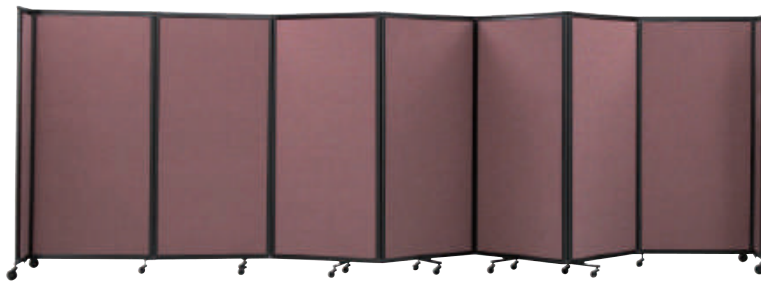

Partitions

Specifications & Product Info

DESIGNER PARTITION

This four panel partitions come in many different colour / pattern finish, you can choose from simply plain colour Oxford materials to extravagant print-on designs

Four Panel Partition (folding)
* Print-On Design "D"

Four Panel Partition (folding)
* Print-On Design "C"

**We can customize the pattern & design of the partition for you;
please contact our customer care center for more information**

INSTA - WALL

MOBILE FOLDING PARTITION

Seven Fold
(Oxford Fabric)

Three Fold
(Designer Print-on)

Five Fold
(Designer Print-on)

Designer Panels - from a simple pattern to a whole skyline, we can custom-print on the fabric, making your partition unique for your property.

DETAILS

- **Mobility & functionality** - rolls smoothly to the required area, folds and unfolds easily.
- **360 degree hinges** - allows the Insta-Wall to be rotated into any position.
- **No-pinch seams** - eliminate pinched fingers.
- **Sound absorbed** - Fabric & design reduce the background noise and give your customers more privacy.
- **Shipped fully assembled.**